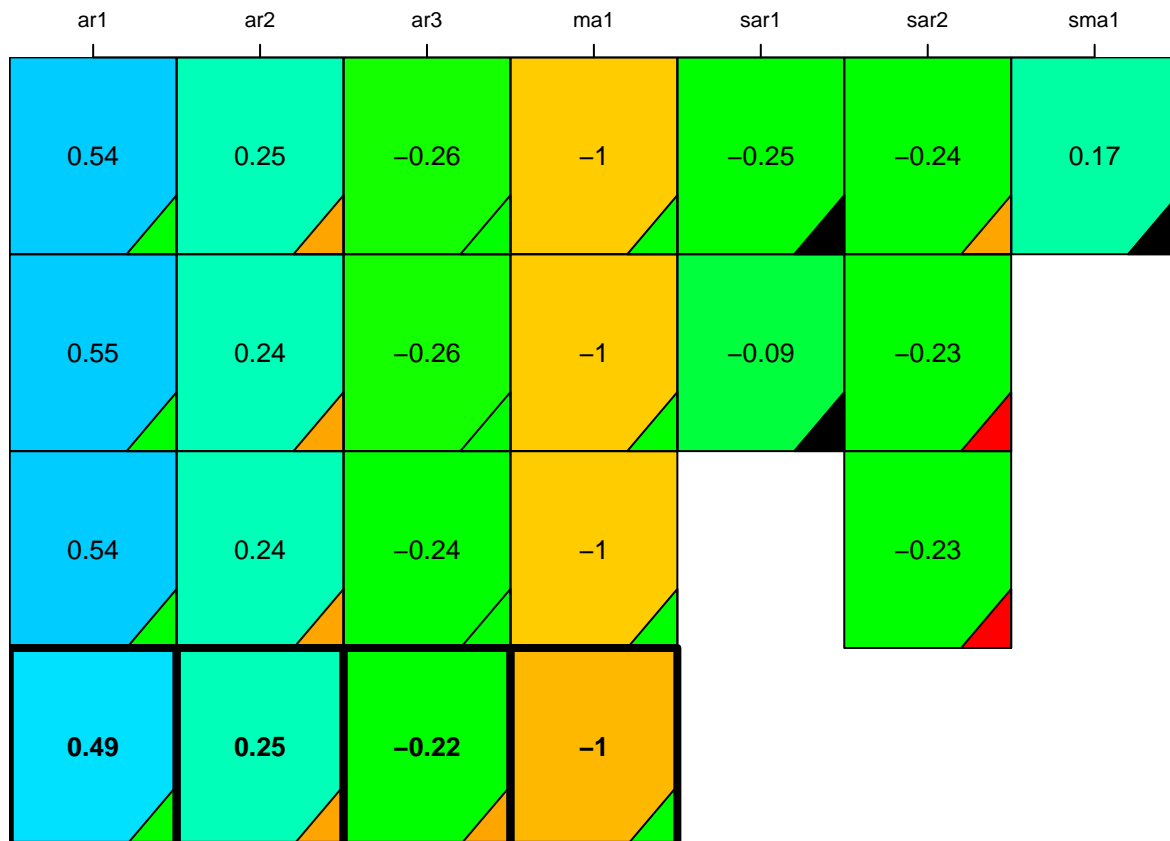

aic

coefficients

p-value