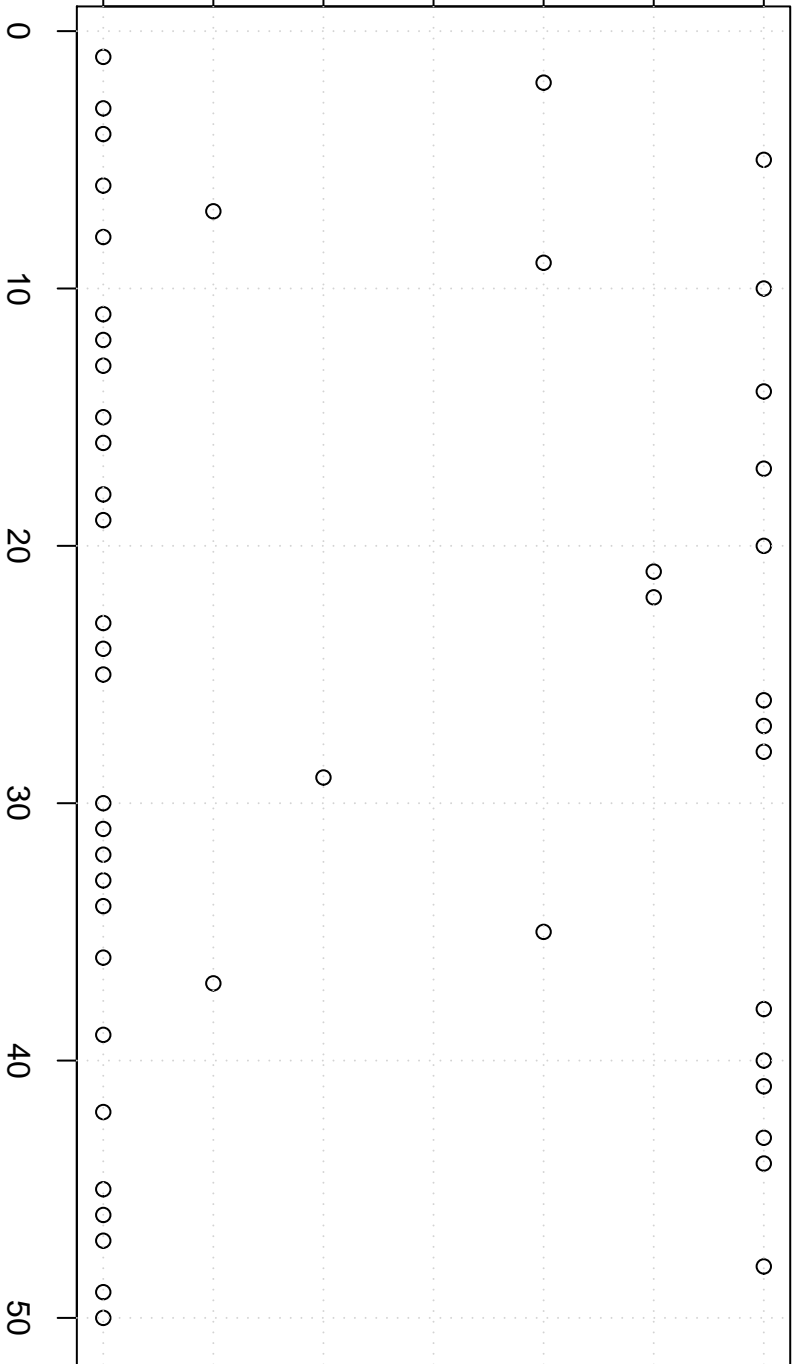

simulated values

22.0 22.5 23.0 23.5 24.0 24.5 25.0

Simulation of Median

Index