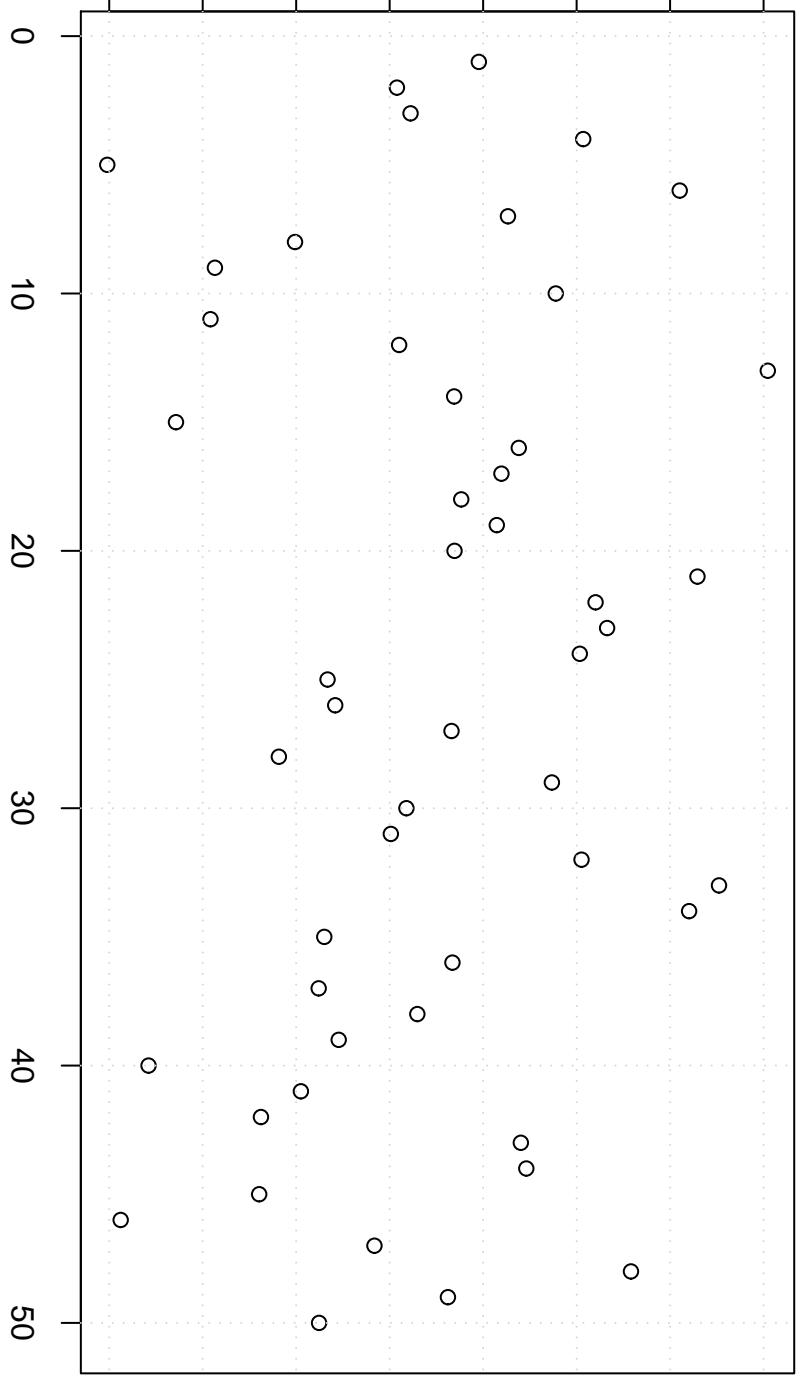

simulated values

3200000 3400000 3600000 3800000

Index

Simulation of Mean