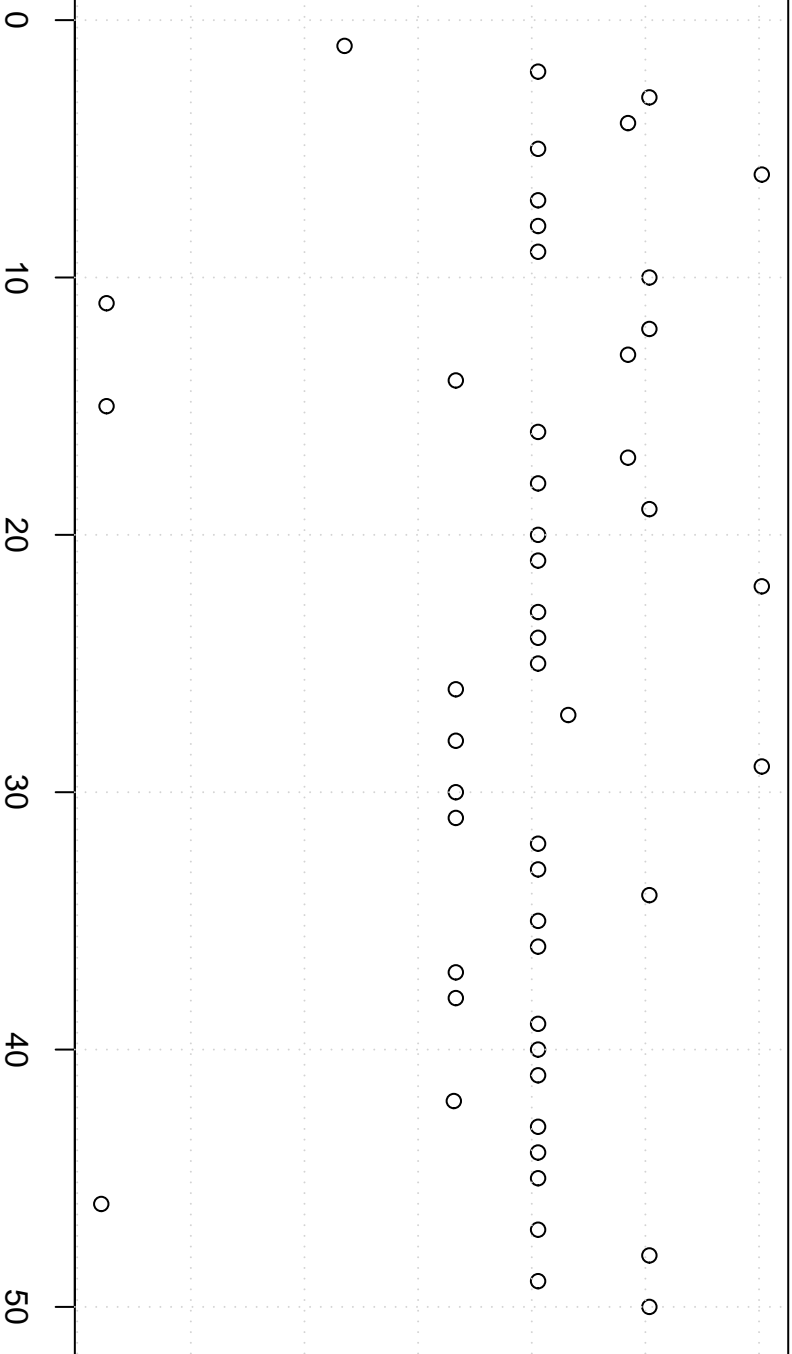

simulated values

3500000 3700000 3900000 4100000

Index

Simulation of Midrange