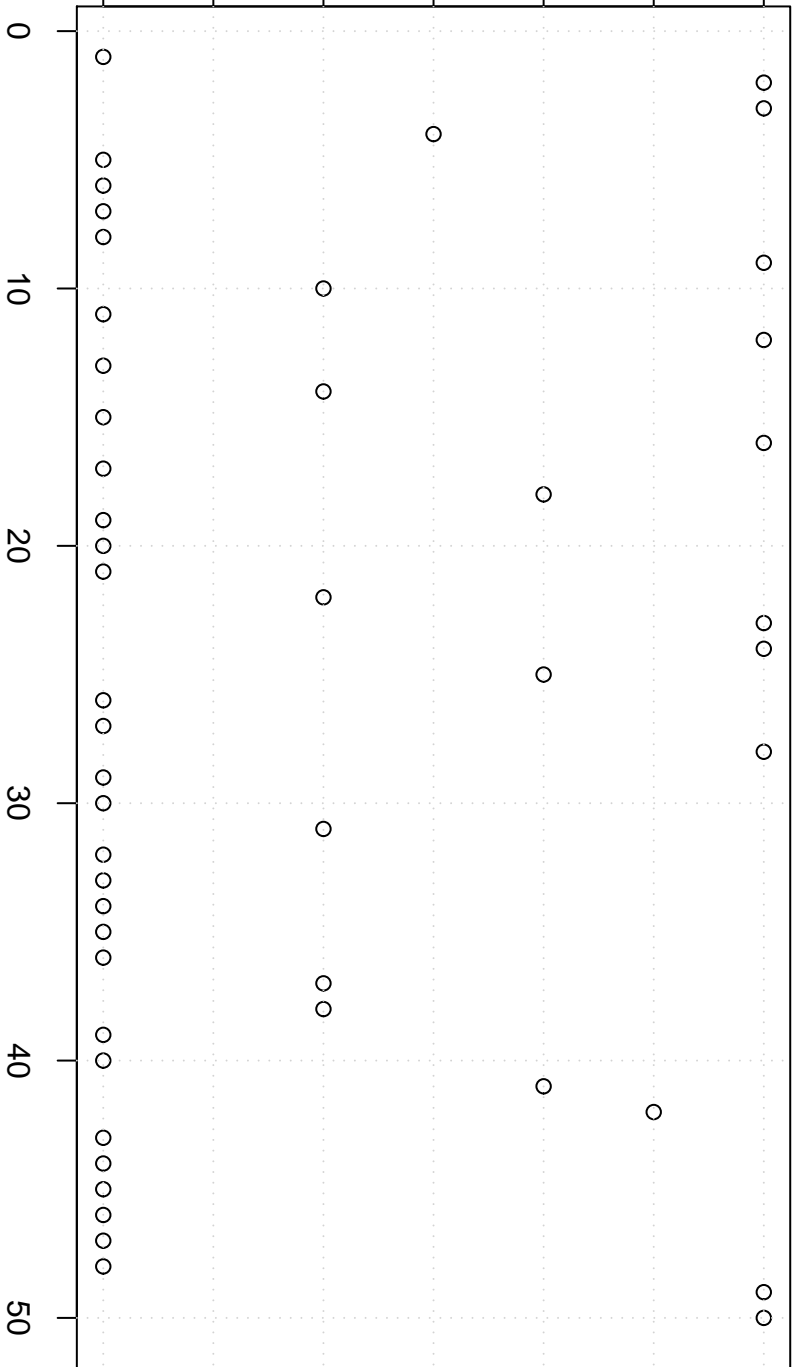

simulated values

22.0 22.5 23.0 23.5 24.0 24.5 25.0

Simulation of Median

Index