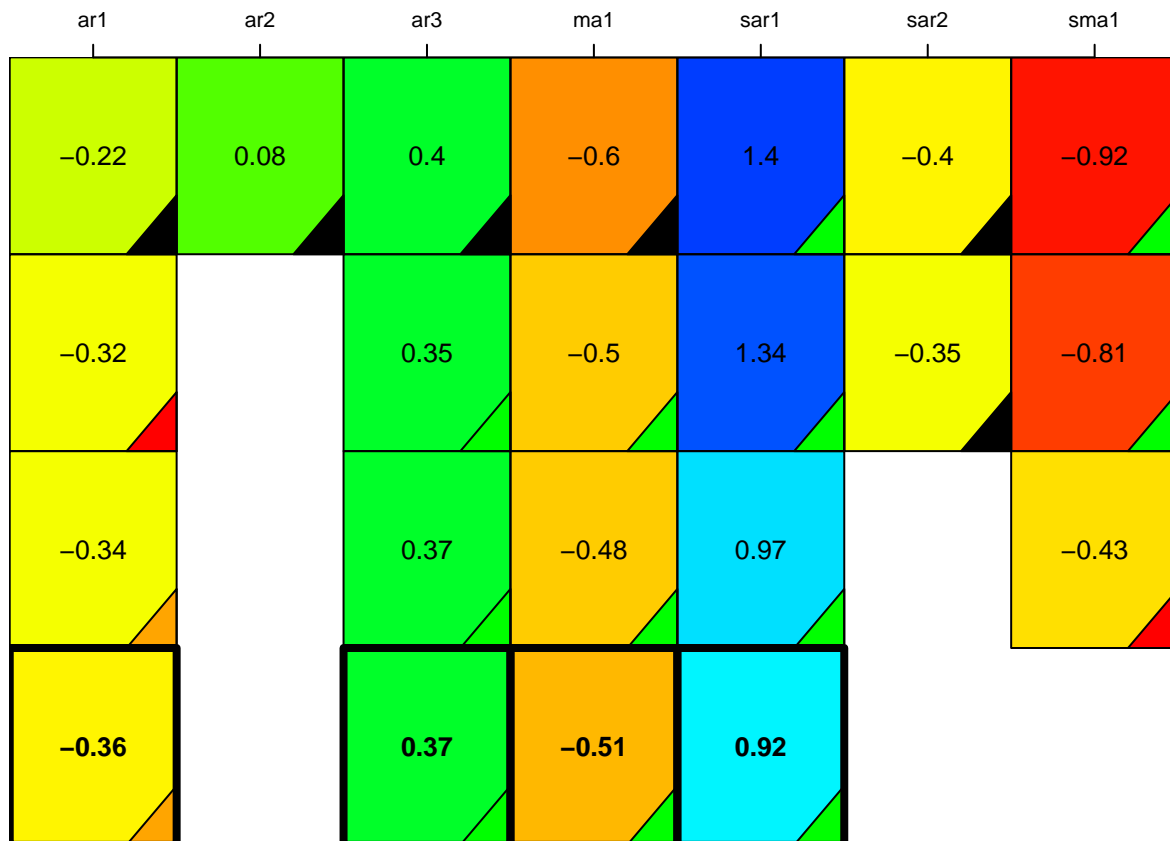

aic

coefficients

p-value