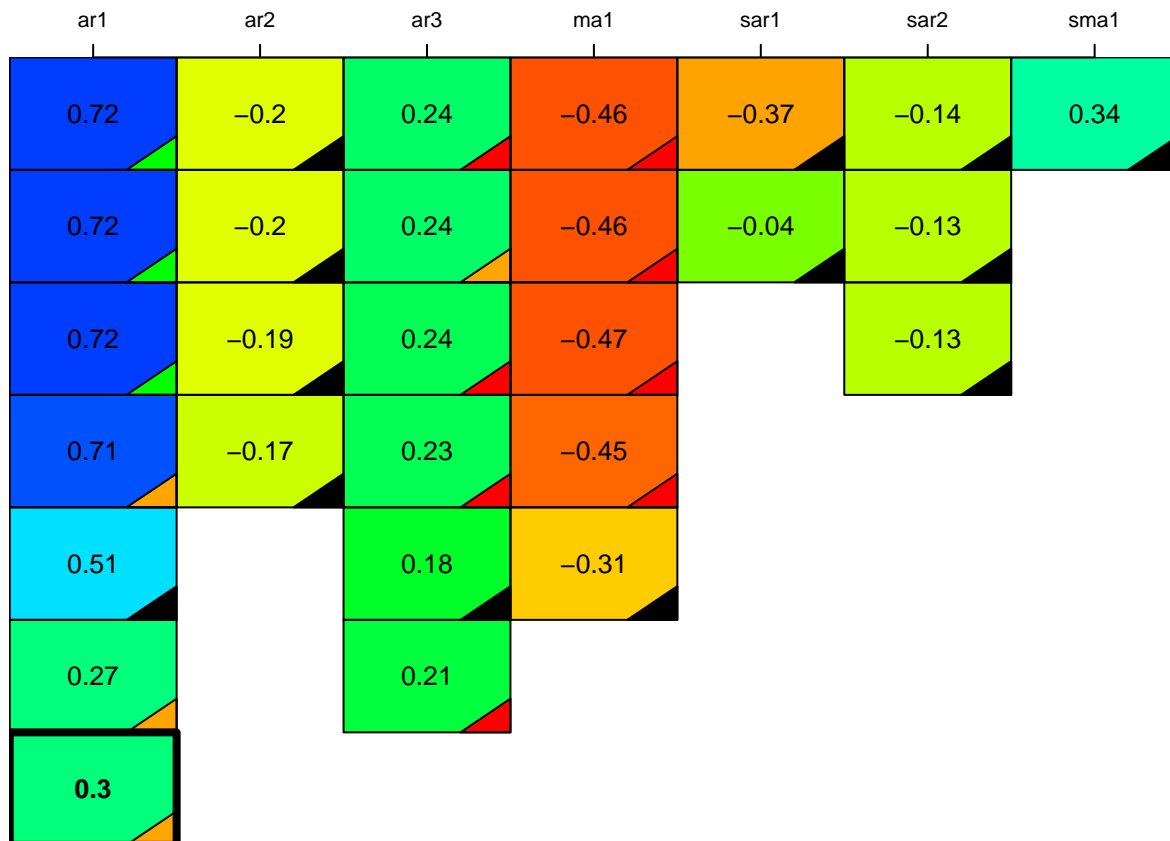

aic

coefficients

p-value