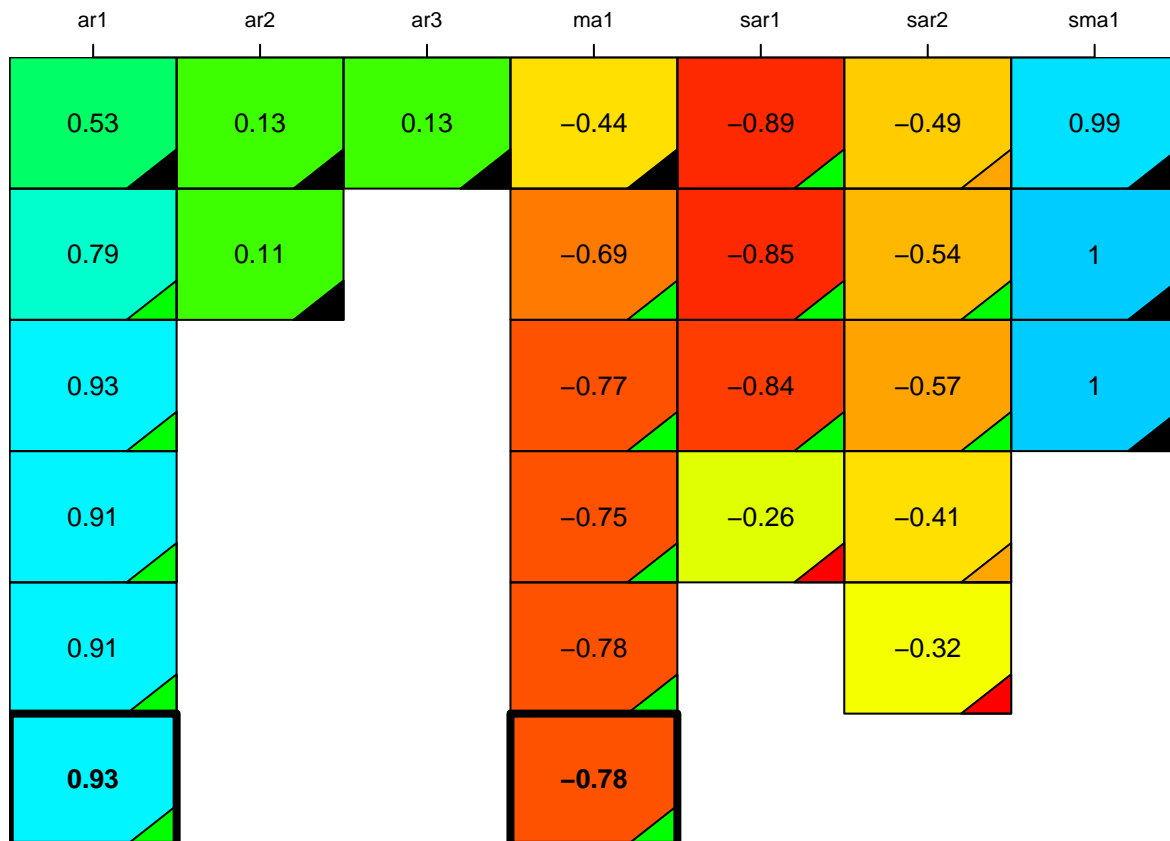

aic

coefficients

p-value