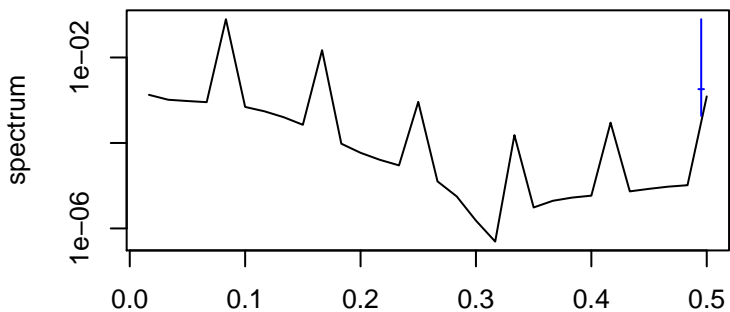

Observed

frequency
bandwidth = 0.00481

Trend

frequency
bandwidth = 0.00601

Seasonal

frequency
bandwidth = 0.00481

Random

frequency
bandwidth = 0.00601