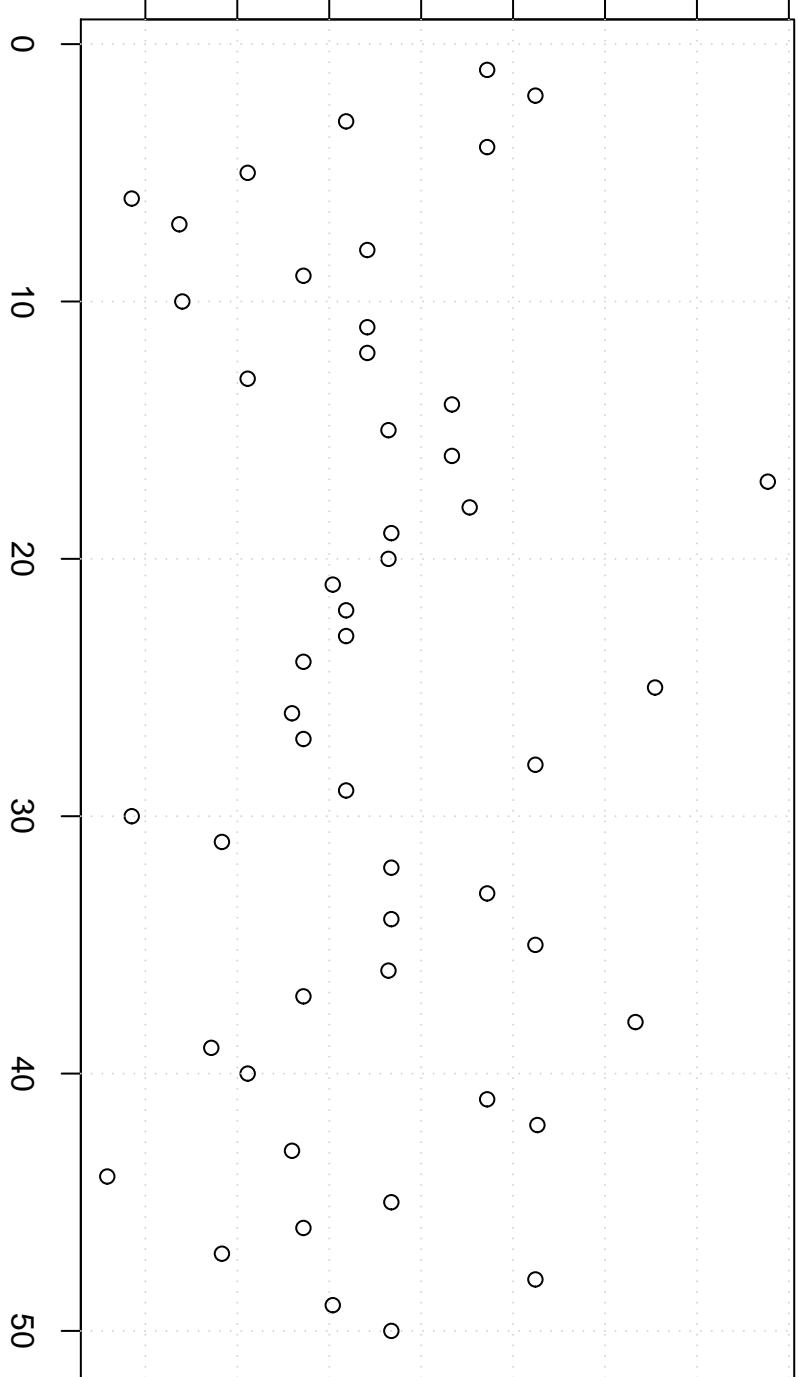

simulated values

515000 525000 535000 545000

Simulation of Median

Index