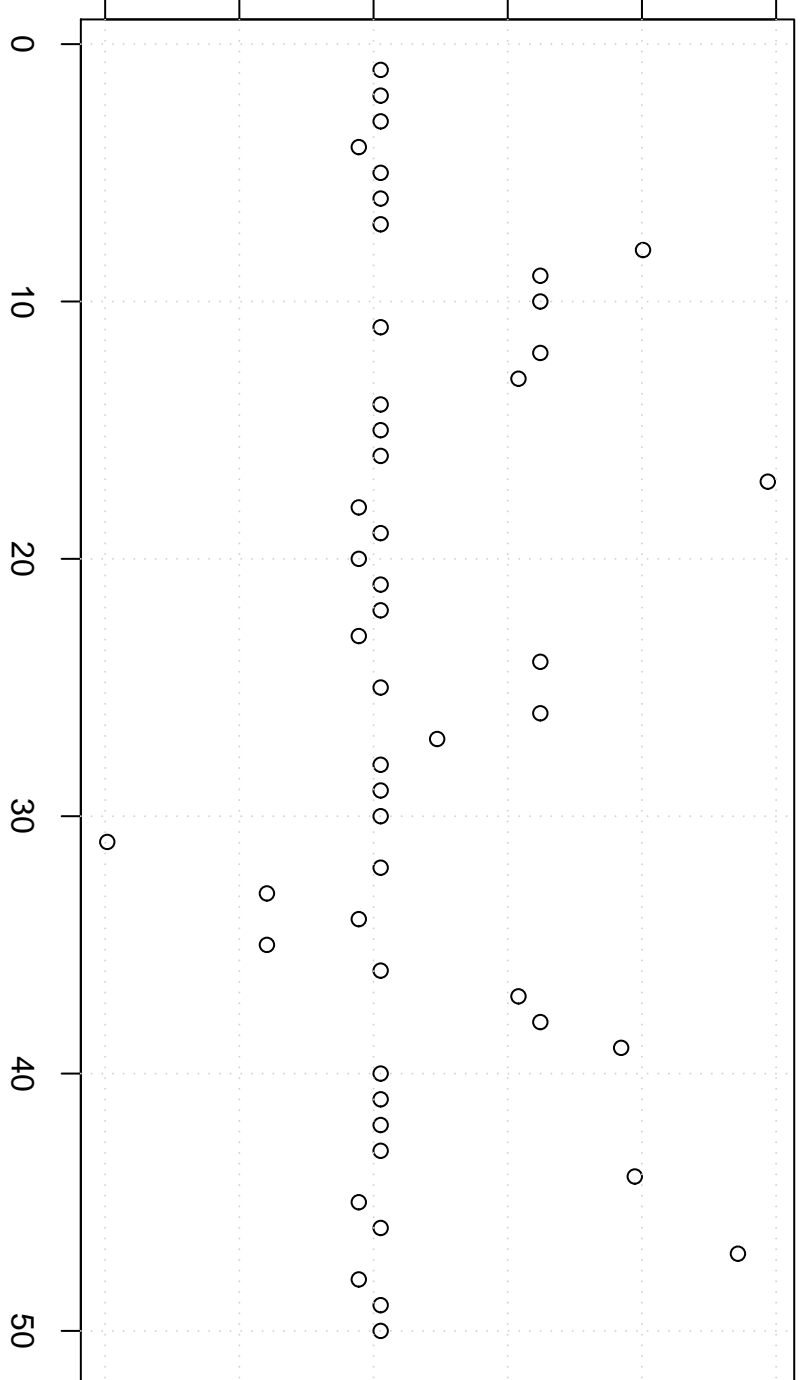

simulated values

526000 528000 530000 532000 534000 536000

Simulation of Midrange