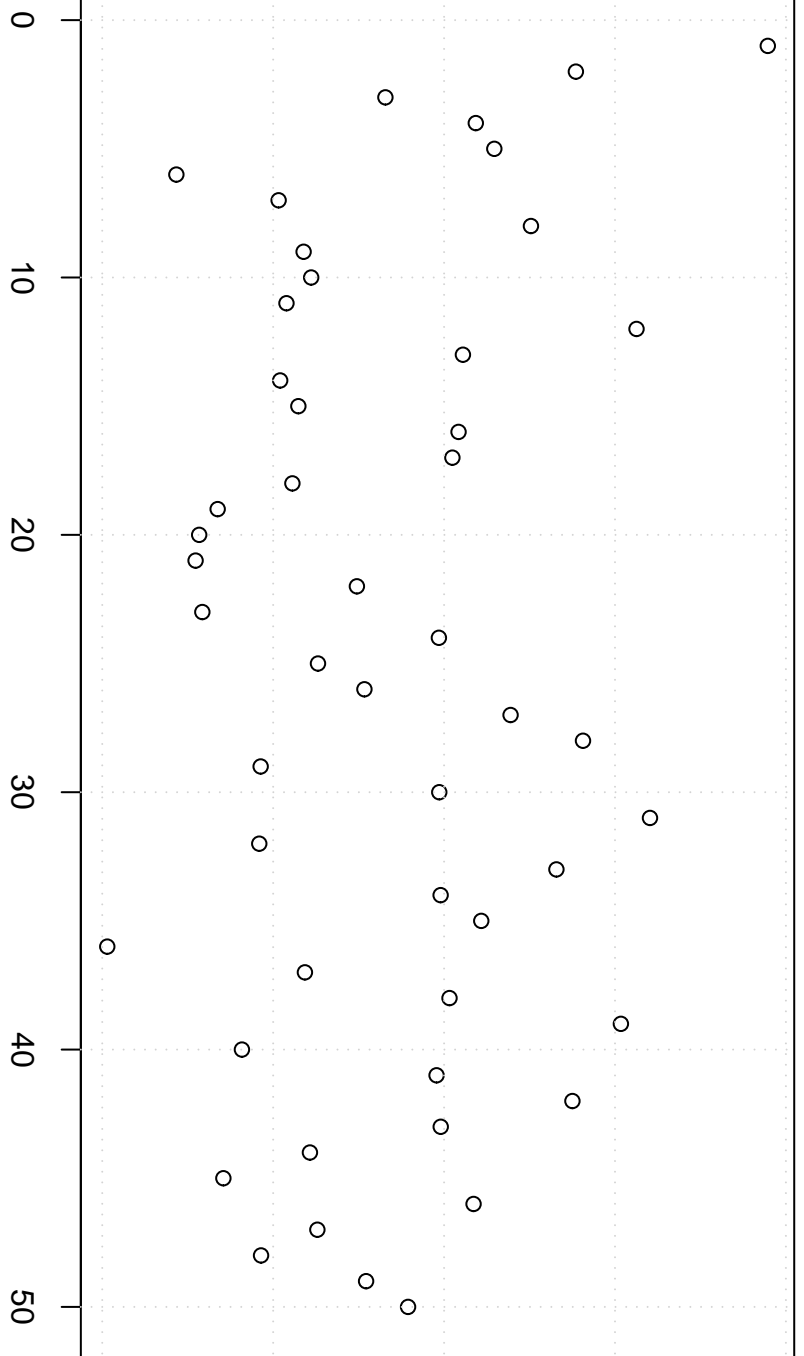

simulated values

3200000 3400000 3600000 3800000 4000000

Simulation of Mean

Index