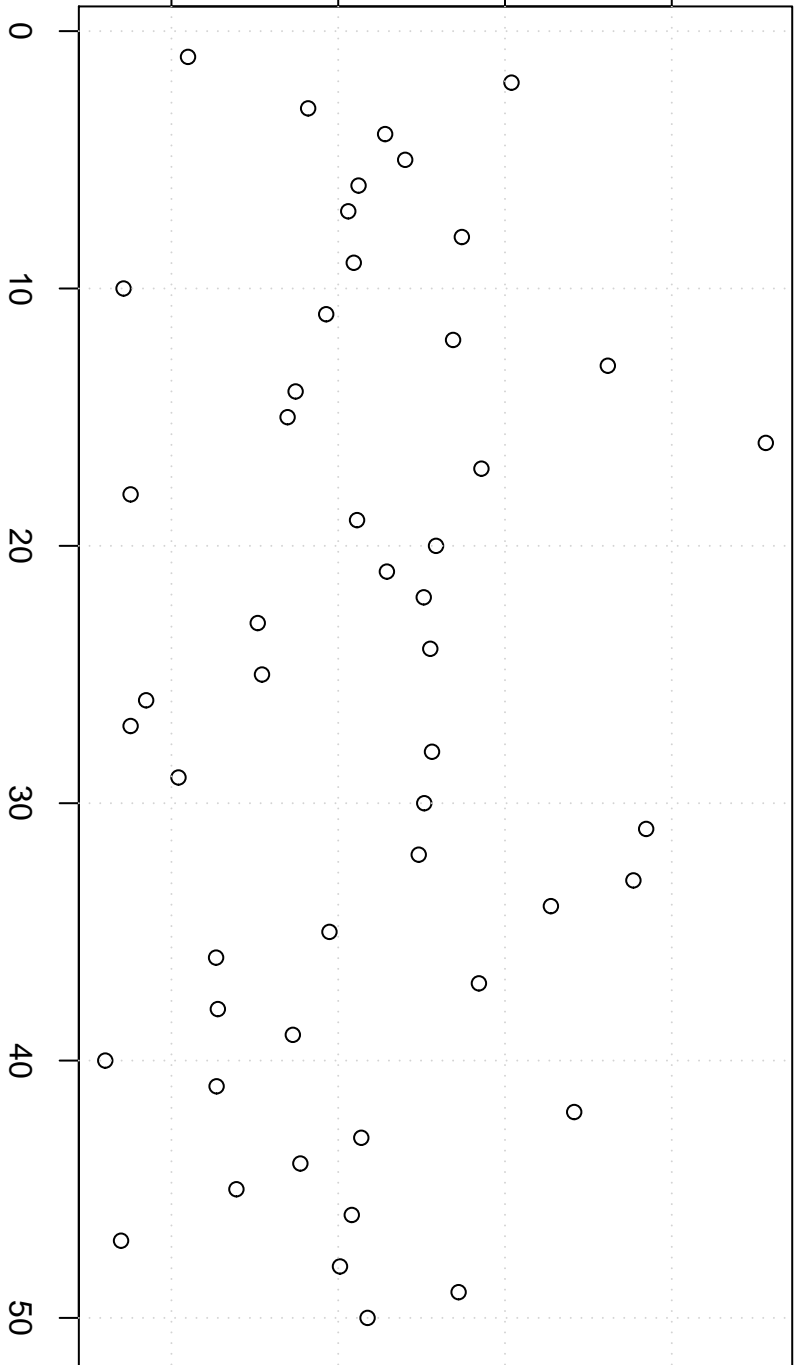

simulated values

2.45

2.50

2.55

2.60

Simulation of Mean

Index