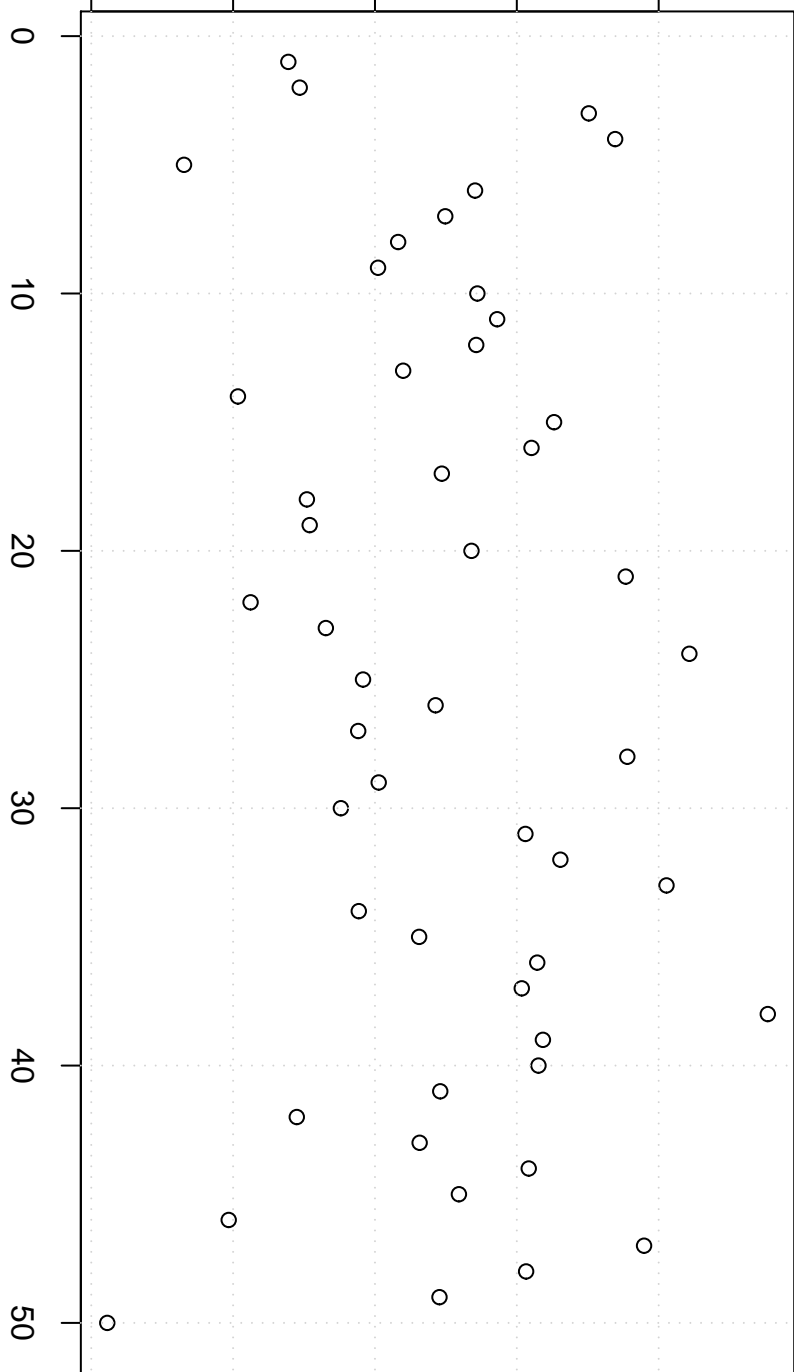

simulated values

3300000

3500000

3700000

Index

Simulation of Mean