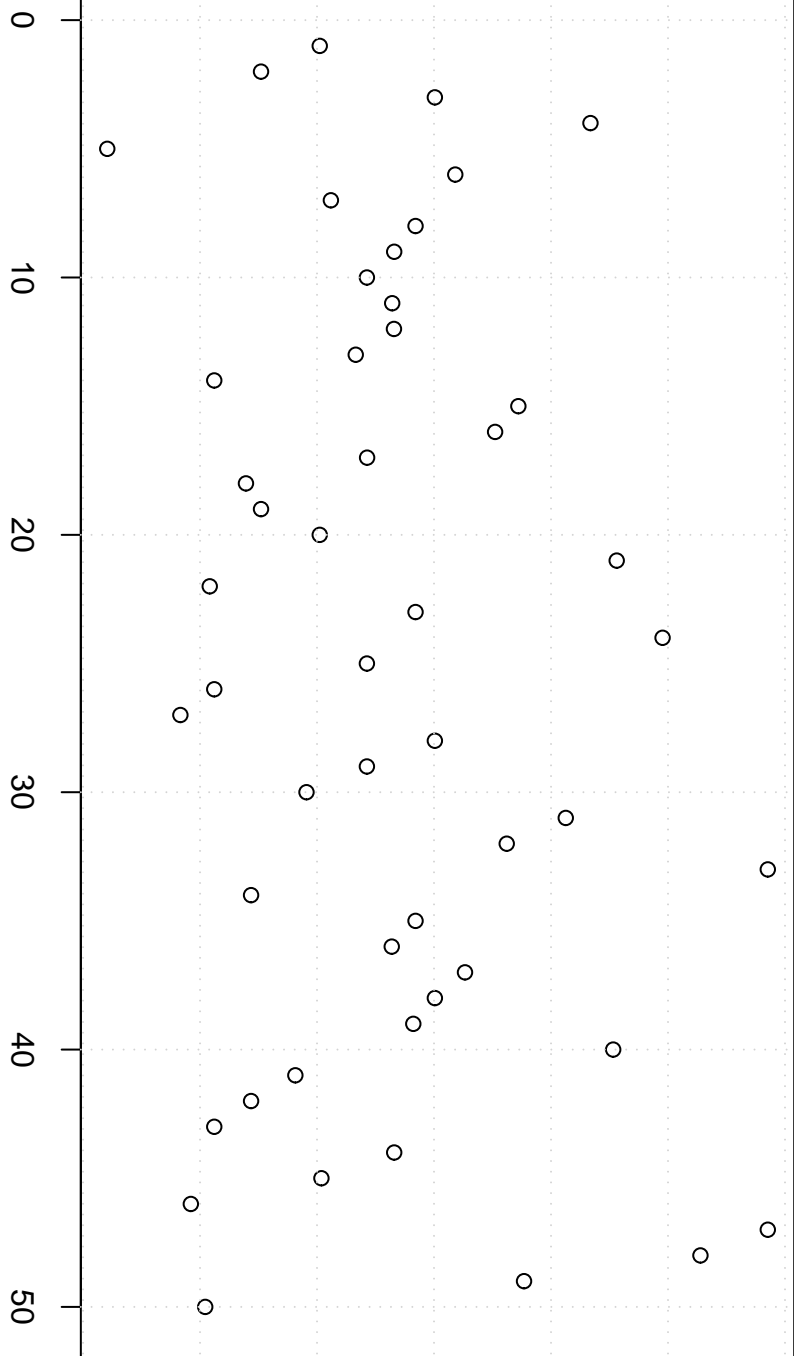

simulated values

3200000 3400000 3600000 3800000

Index

Simulation of Median