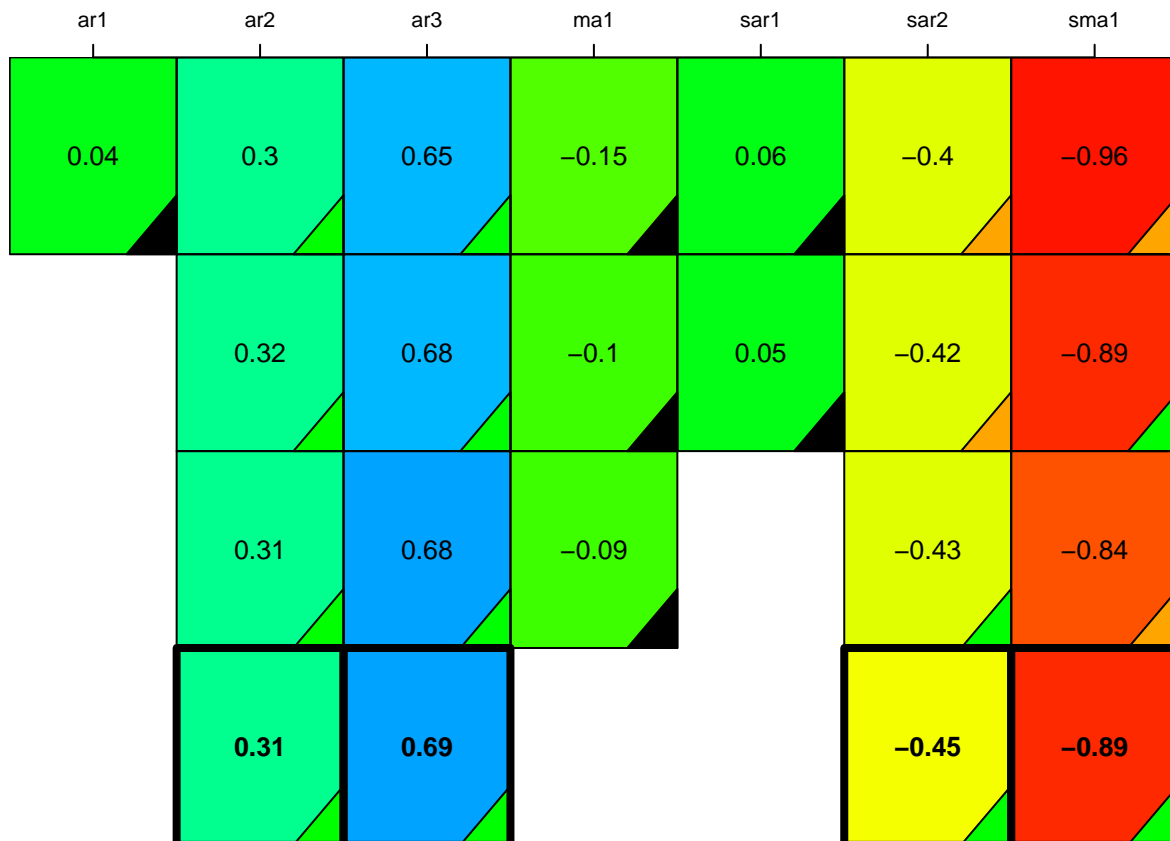

aic

coefficients

p-value