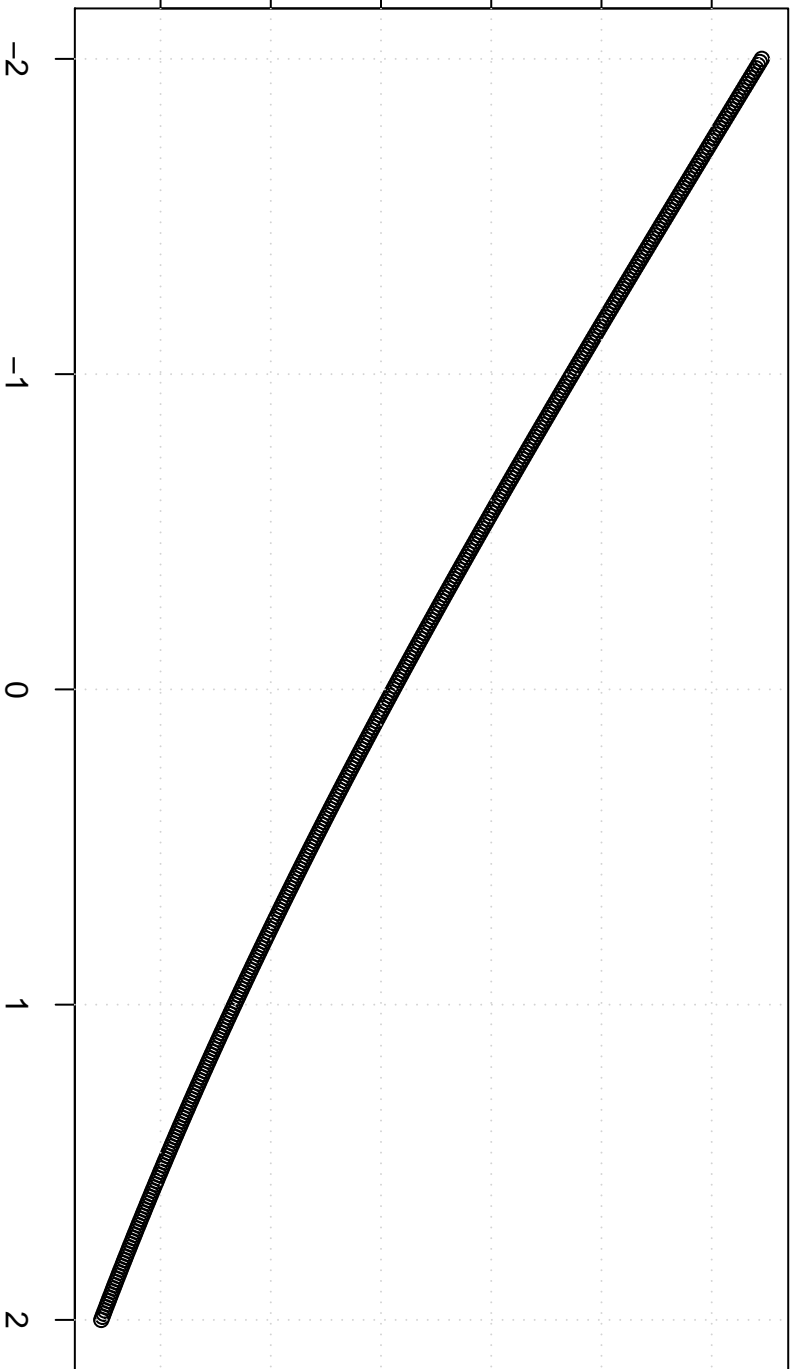

correlation

-0.54 -0.52 -0.50 -0.48 -0.46 -0.44

Lambda

Box-Cox Linearity Plot