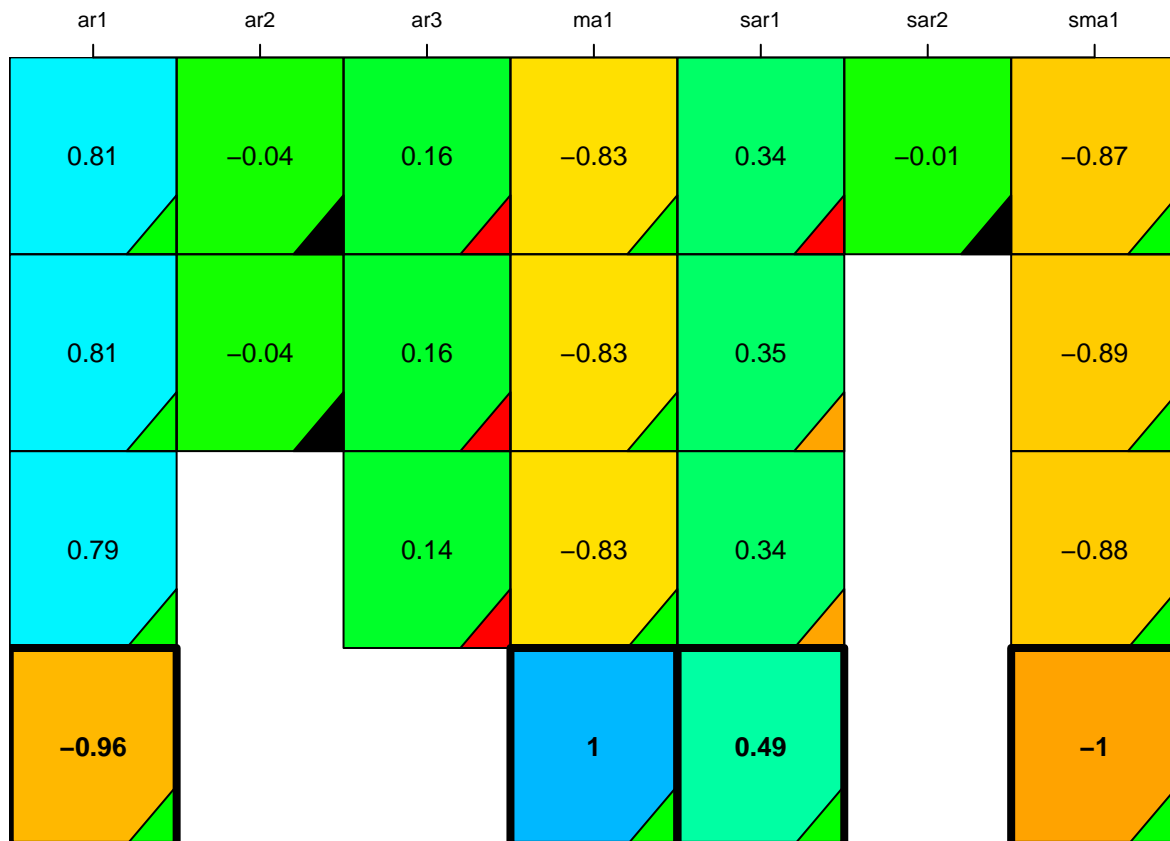

aic

coefficients

p-value