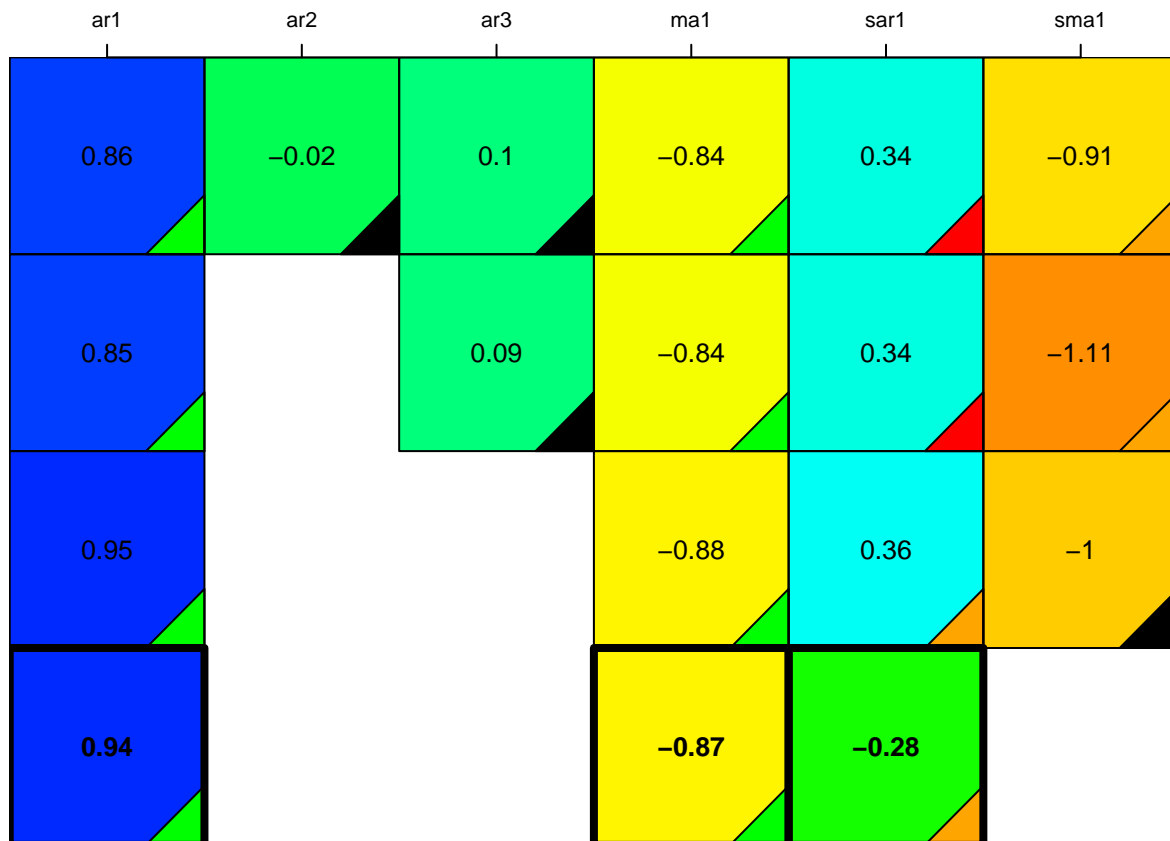

aic

coefficients

p-value