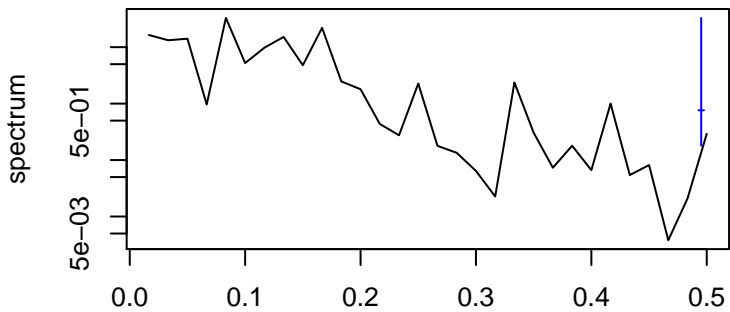

Observed

frequency
bandwidth = 0.00481

Trend

frequency
bandwidth = 0.00481

Seasonal

frequency
bandwidth = 0.00481

Remainder

frequency
bandwidth = 0.00481