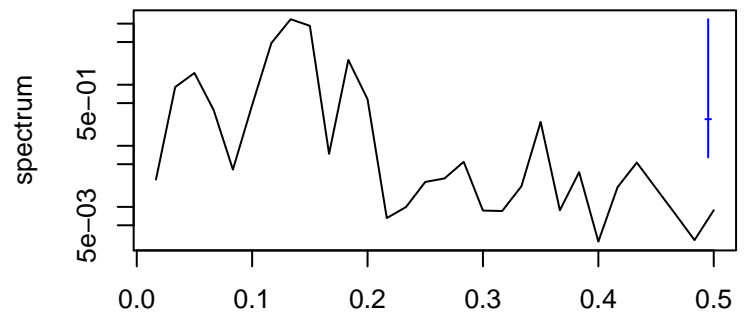

Observed

frequency
bandwidth = 0.00481

Trend

frequency
bandwidth = 0.00481

Seasonal

frequency
bandwidth = 0.00481

Remainder

frequency
bandwidth = 0.00481