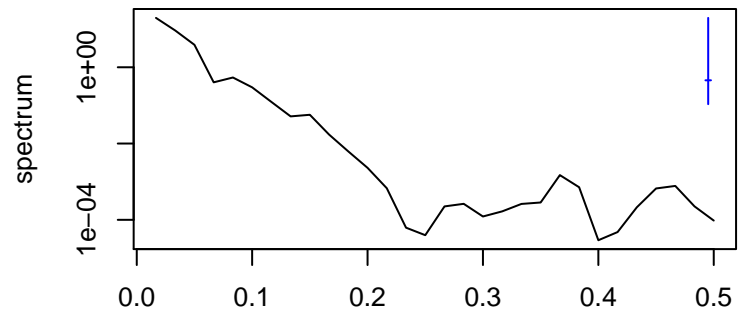

Observed

frequency
bandwidth = 0.00481

Trend

frequency
bandwidth = 0.00481

Seasonal

frequency
bandwidth = 0.00481

Remainder

frequency
bandwidth = 0.00481