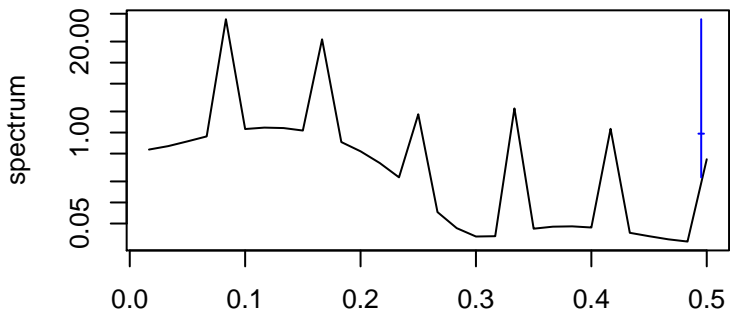

Observed

frequency
bandwidth = 0.00481

Trend

frequency
bandwidth = 0.00481

Seasonal

frequency
bandwidth = 0.00481

Remainder

frequency
bandwidth = 0.00481