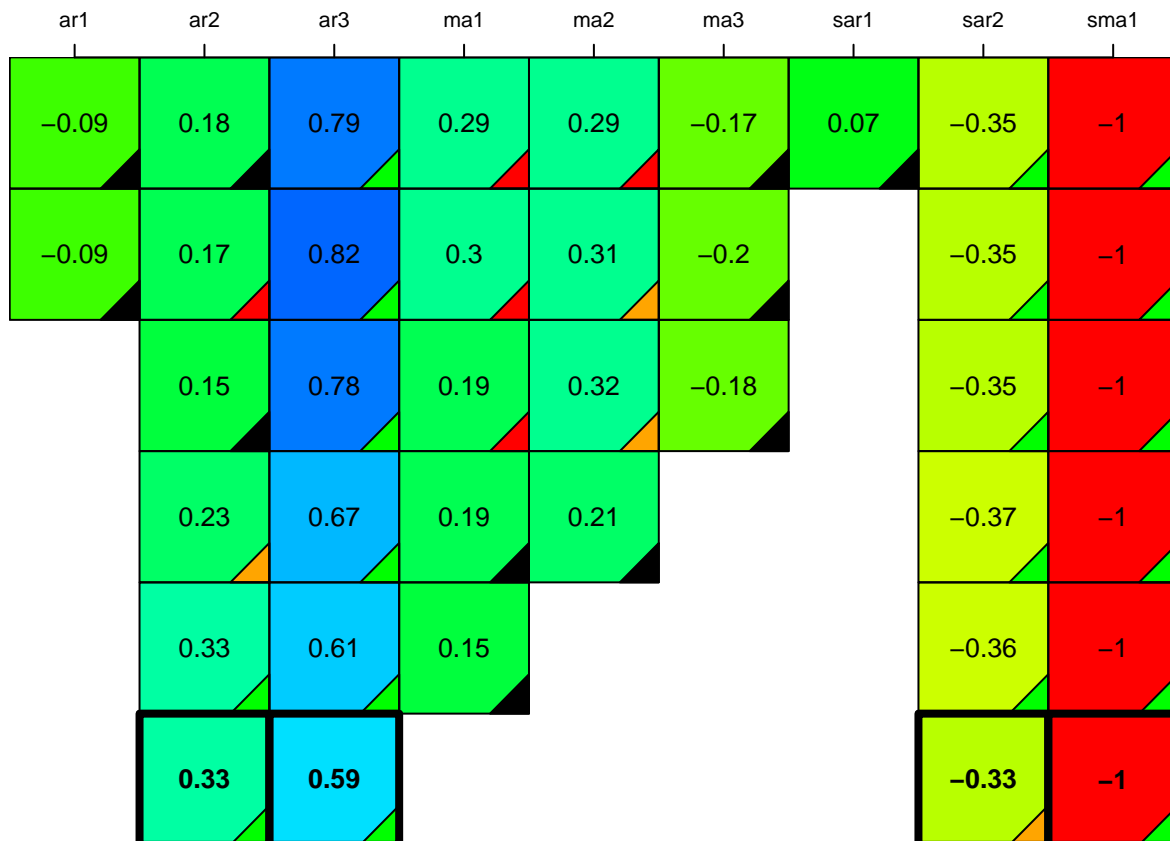

aic

coefficients

p-value