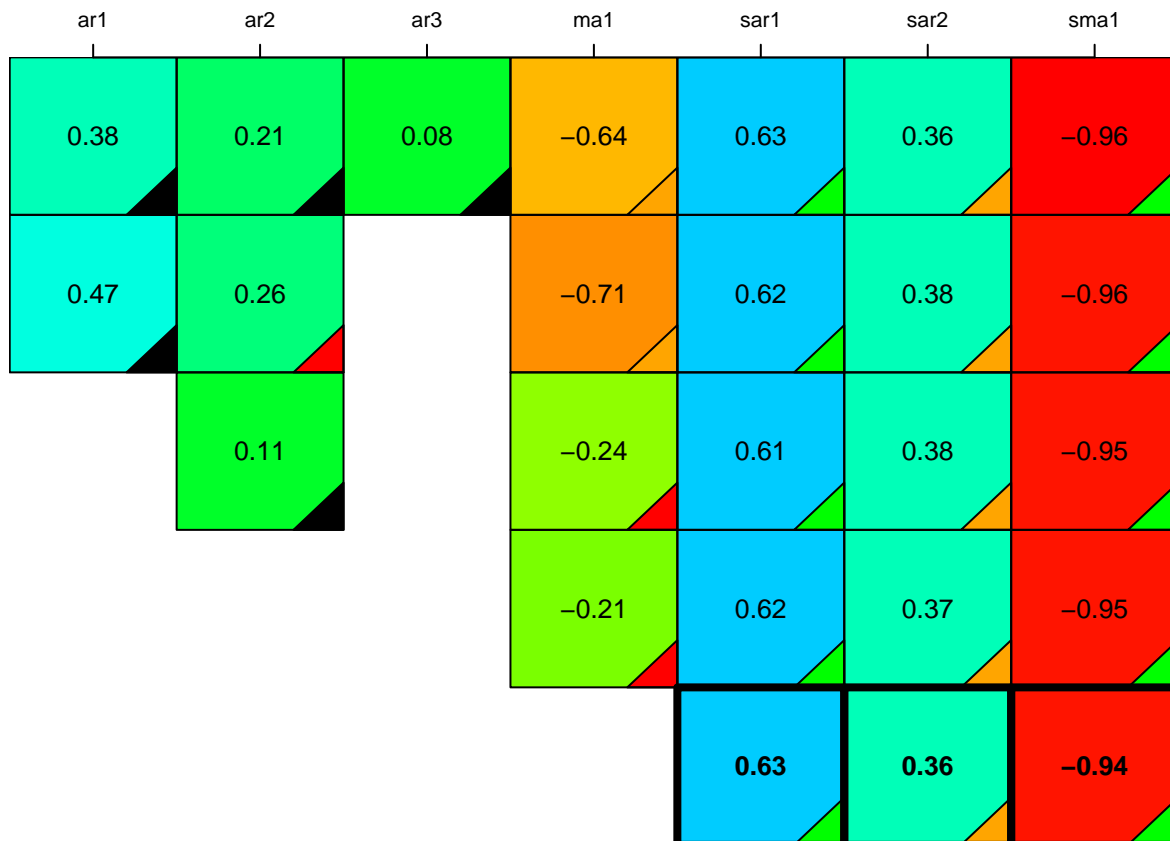

aic

coefficients

p-value