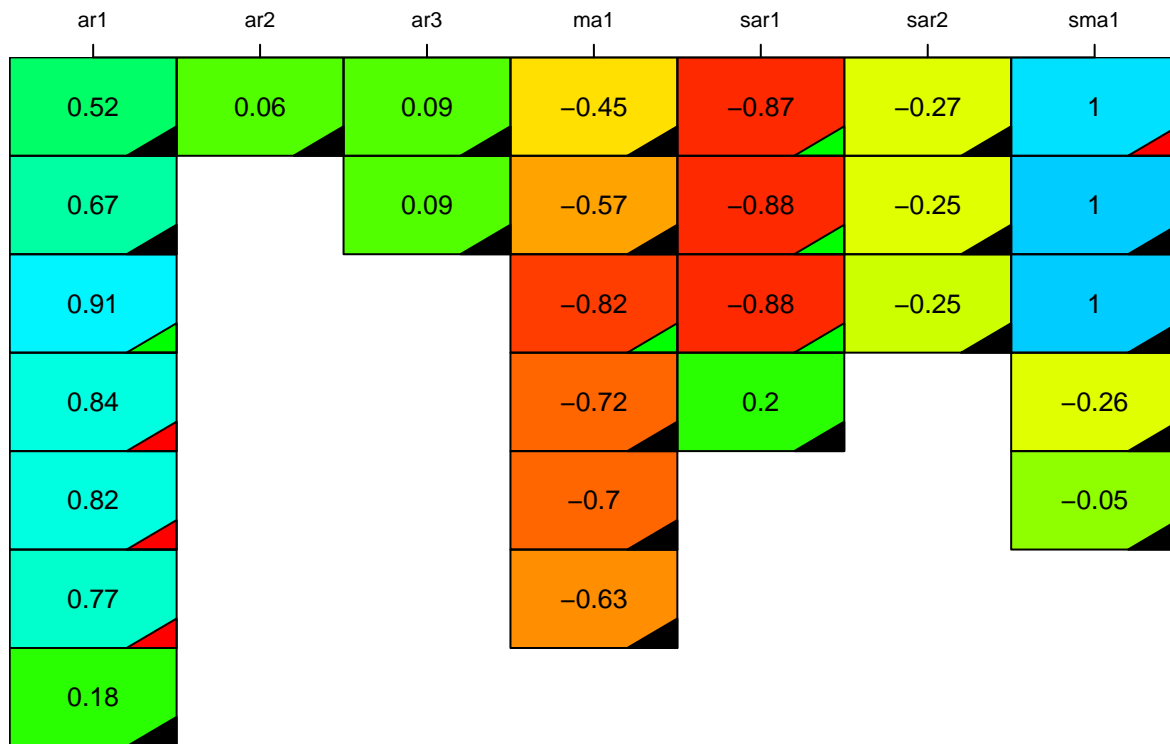

aic

coefficients

p-value