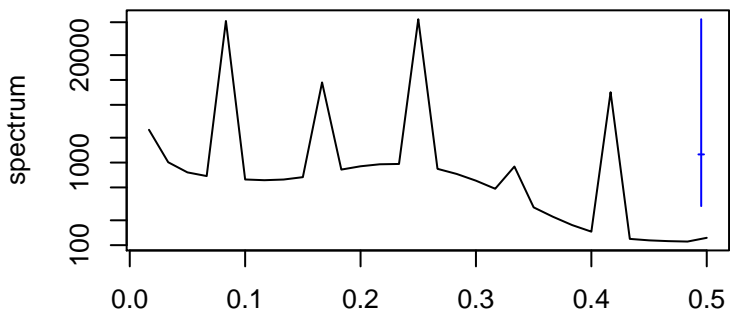

Observed

frequency
bandwidth = 0.00481

Trend

frequency
bandwidth = 0.00481

Seasonal

frequency
bandwidth = 0.00481

Remainder

frequency
bandwidth = 0.00481