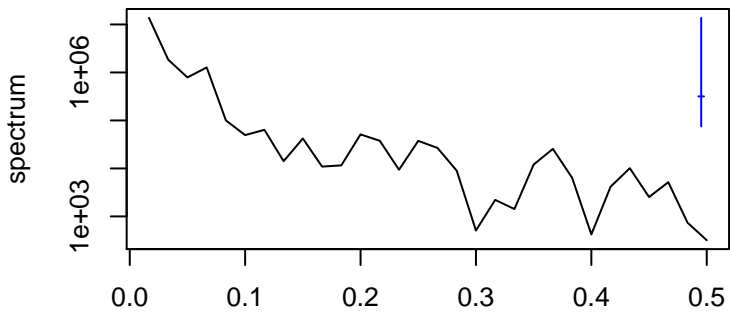

Observed

frequency
bandwidth = 0.00481

Trend

frequency
bandwidth = 0.00481

Seasonal

frequency
bandwidth = 0.00481

Remainder

frequency
bandwidth = 0.00481