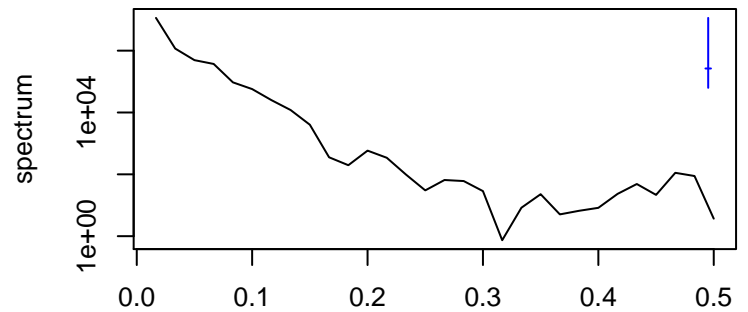

Observed

frequency
bandwidth = 0.00481

Trend

frequency
bandwidth = 0.00481

Seasonal

frequency
bandwidth = 0.00481

Remainder

frequency
bandwidth = 0.00481