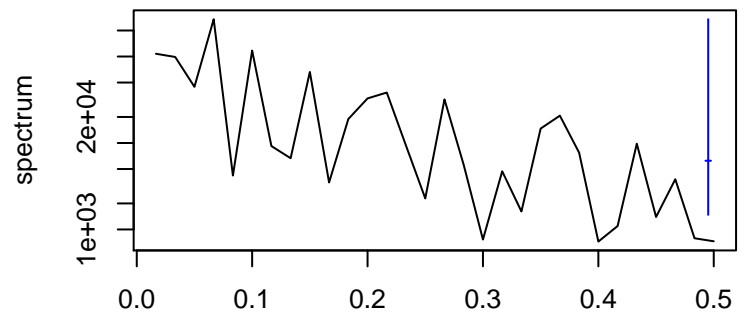

Observed

frequency
bandwidth = 0.00481

Trend

frequency
bandwidth = 0.00481

Seasonal

frequency
bandwidth = 0.00481

Remainder

frequency
bandwidth = 0.00481