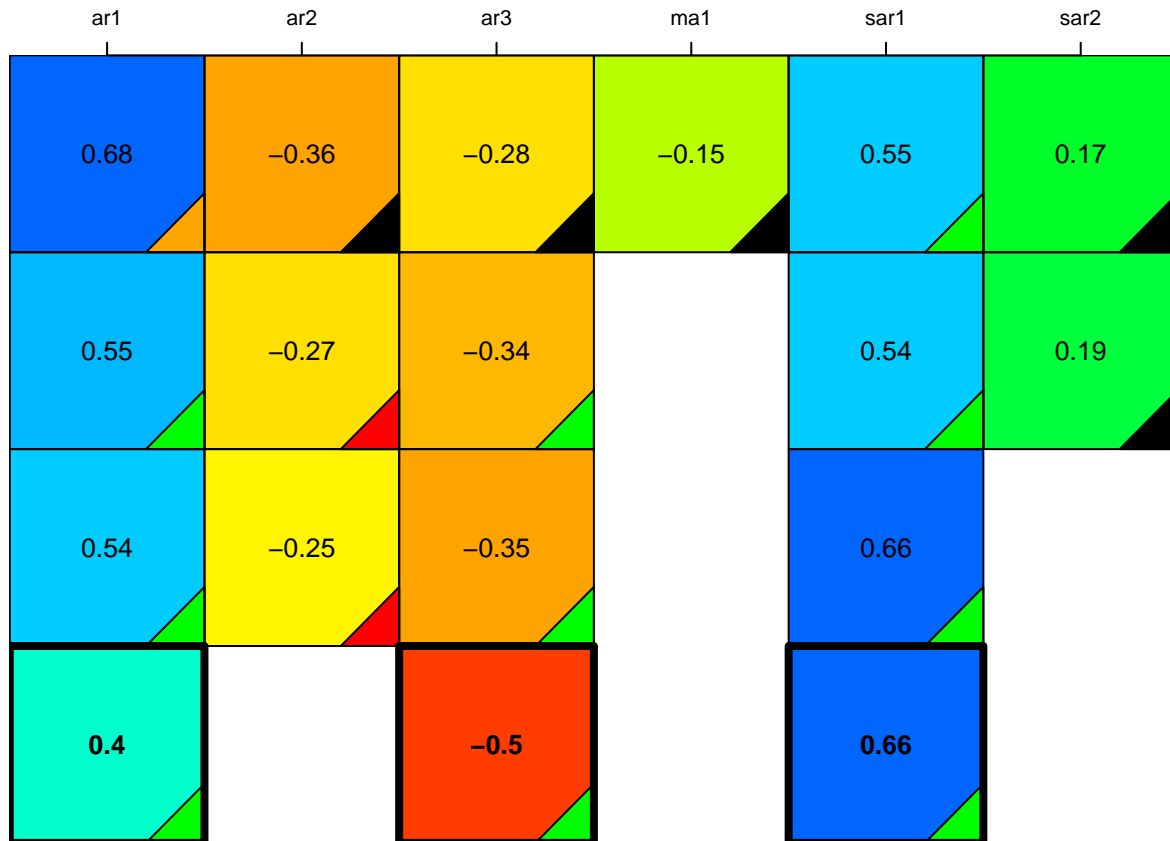

aic

coefficients

p-value