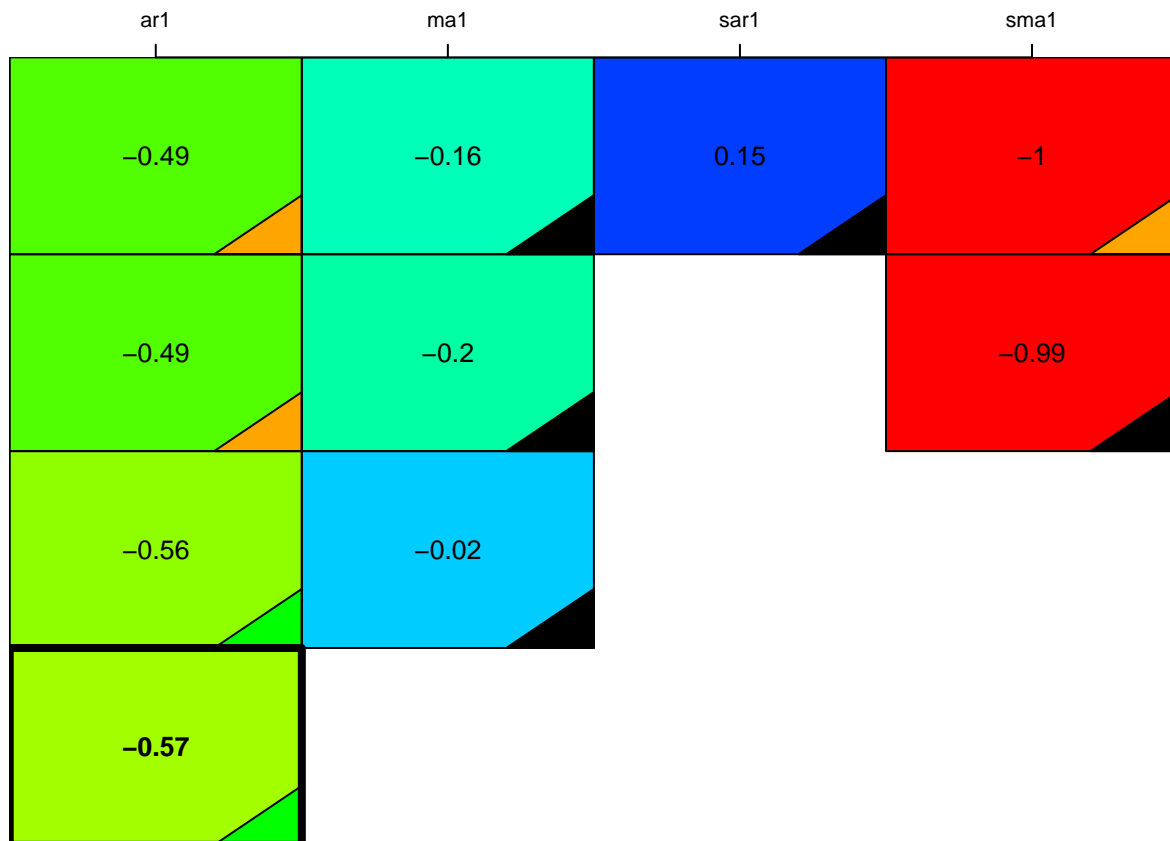

aic

coefficients

p-value