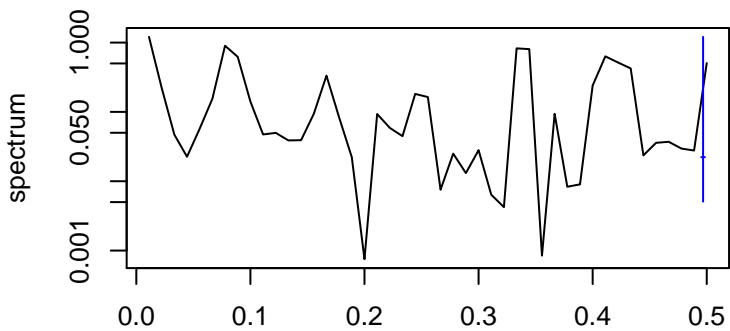

Observed

frequency
bandwidth = 0.00321

Trend

frequency
bandwidth = 0.00401

Seasonal

frequency
bandwidth = 0.00321

Random

frequency
bandwidth = 0.00401