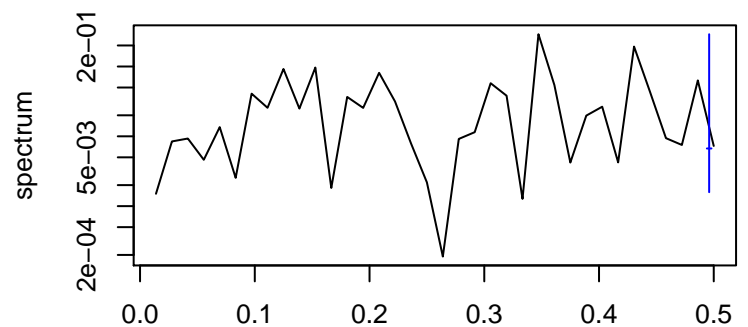

Observed

frequency
bandwidth = 0.00321

Trend

frequency
bandwidth = 0.00401

Seasonal

frequency
bandwidth = 0.00321

Random

frequency
bandwidth = 0.00401