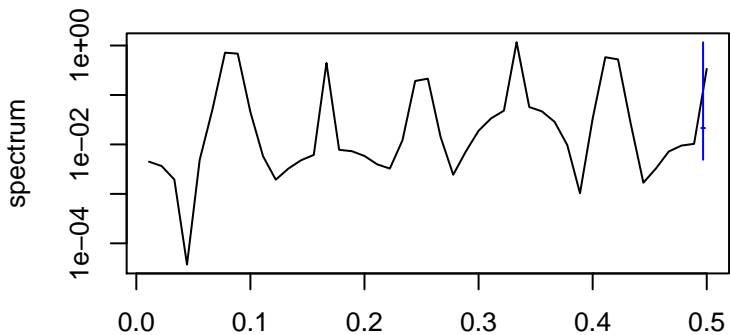

Observed

frequency
bandwidth = 0.00321

Trend

frequency
bandwidth = 0.00401

Seasonal

frequency
bandwidth = 0.00321

Random

frequency
bandwidth = 0.00401