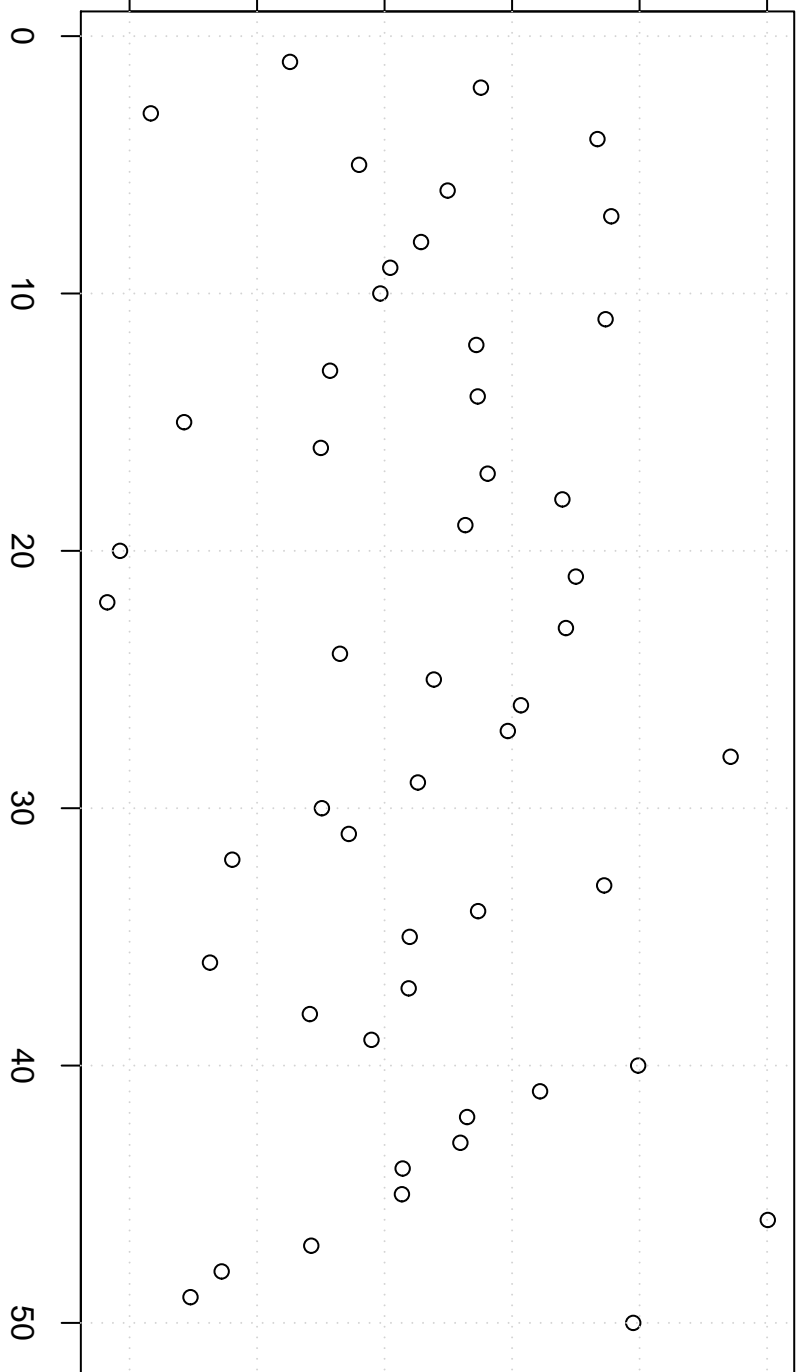

simulated values

18.75 18.80 18.85 18.90 18.95 19.00

Index

Simulation of Mean