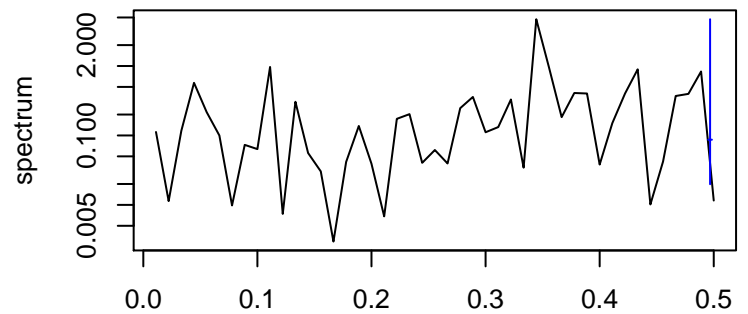

Observed

frequency
bandwidth = 0.00301

Trend

frequency
bandwidth = 0.00321

Seasonal

frequency
bandwidth = 0.00301

Random

frequency
bandwidth = 0.00321