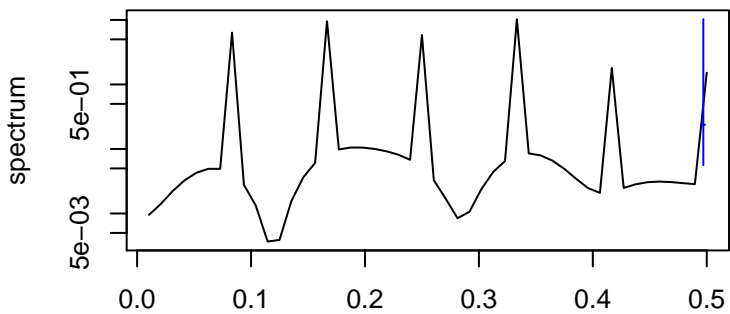

Observed

frequency
bandwidth = 0.00301

Trend

frequency
bandwidth = 0.00321

Seasonal

frequency
bandwidth = 0.00301

Random

frequency
bandwidth = 0.00321