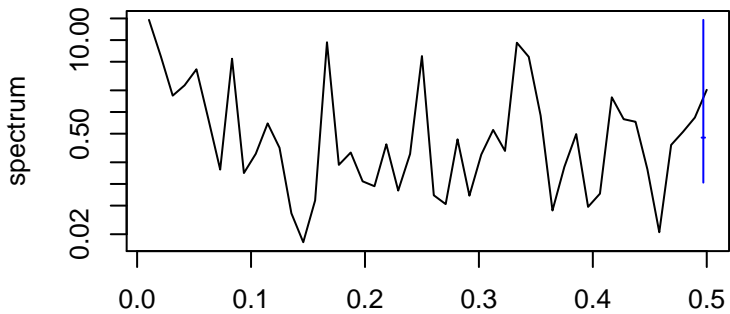

Observed

frequency
bandwidth = 0.00301

Trend

frequency
bandwidth = 0.00321

Seasonal

frequency
bandwidth = 0.00301

Random

frequency
bandwidth = 0.00321