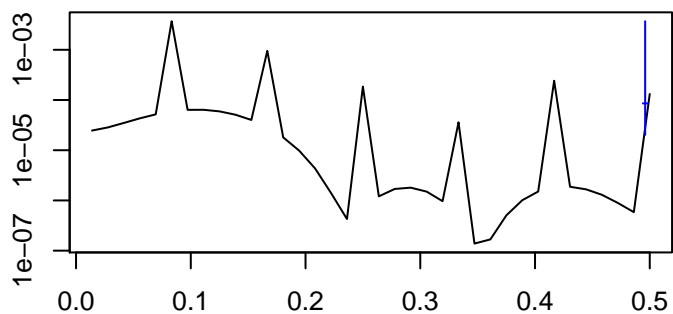

Observed

frequency
bandwidth = 0.00401

Trend

frequency
bandwidth = 0.00481

Seasonal

frequency
bandwidth = 0.00401

Random

frequency
bandwidth = 0.00481