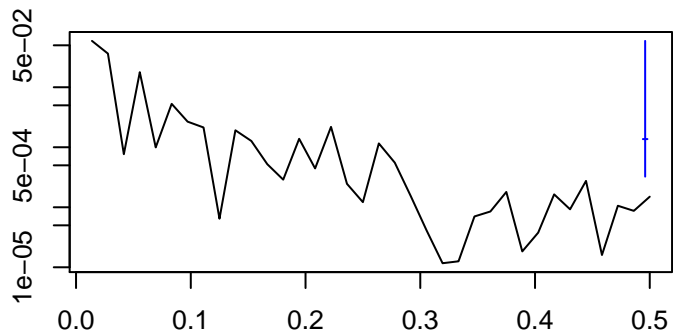

Observed

frequency
bandwidth = 0.00401

Trend

frequency
bandwidth = 0.00481

Seasonal

frequency
bandwidth = 0.00401

Random

frequency
bandwidth = 0.00481