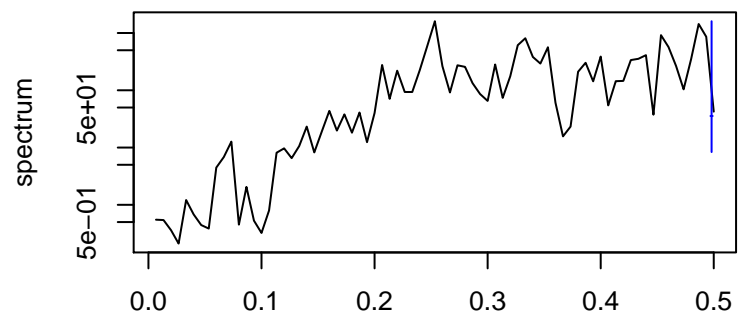

Observed

frequency
bandwidth = 0.00180

Trend

frequency
bandwidth = 0.00192

Seasonal

frequency
bandwidth = 0.00180

Random

frequency
bandwidth = 0.00192