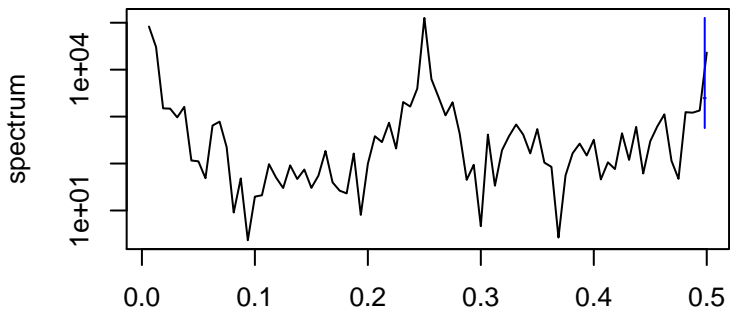

Observed

frequency
bandwidth = 0.00180

Trend

frequency
bandwidth = 0.00192

Seasonal

frequency
bandwidth = 0.00180

Random

frequency
bandwidth = 0.00192