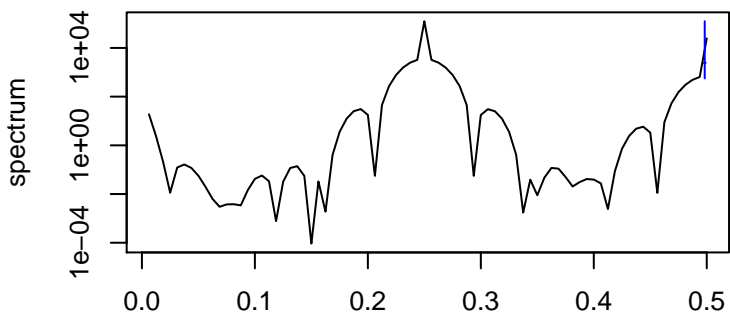

Observed

frequency
bandwidth = 0.00180

Trend

frequency
bandwidth = 0.00192

Seasonal

frequency
bandwidth = 0.00180

Random

frequency
bandwidth = 0.00192