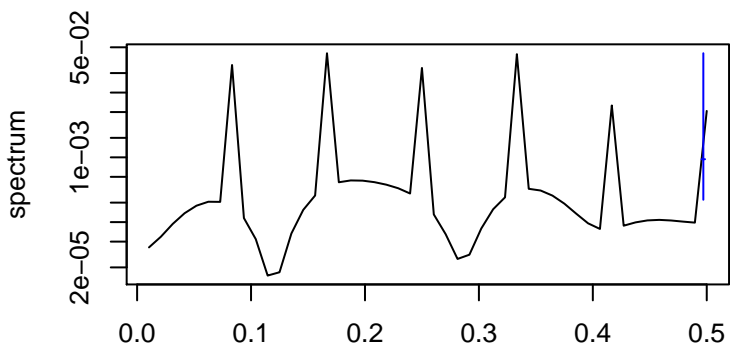

Observed

frequency
bandwidth = 0.00301

Trend

frequency
bandwidth = 0.00321

Seasonal

frequency
bandwidth = 0.00301

Random

frequency
bandwidth = 0.00321