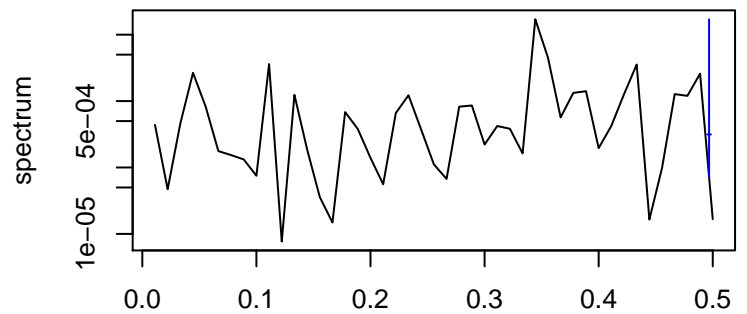

Observed

frequency
bandwidth = 0.00301

Trend

frequency
bandwidth = 0.00321

Seasonal

frequency
bandwidth = 0.00301

Random

frequency
bandwidth = 0.00321