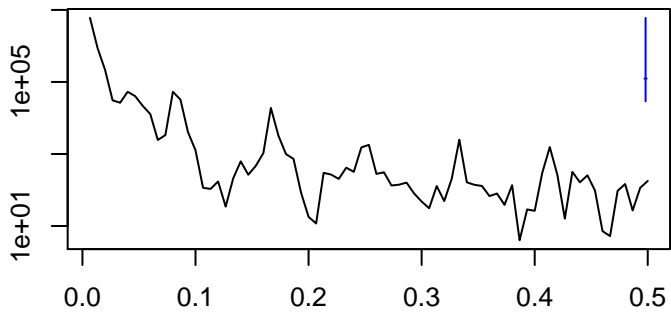

Observed

frequency
bandwidth = 0.00192

Trend

frequency
bandwidth = 0.00214

Seasonal

frequency
bandwidth = 0.00200

Random

frequency
bandwidth = 0.00214