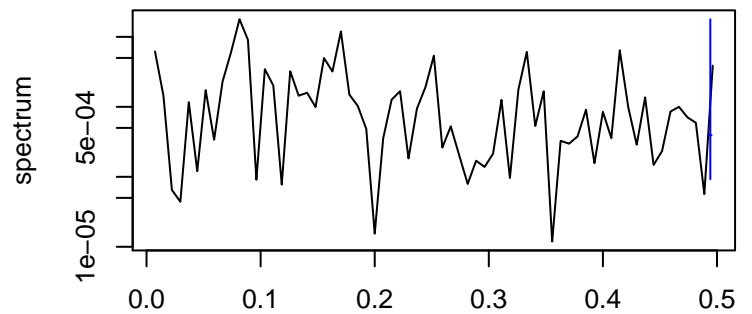

Observed

frequency
bandwidth = 0.00192

Trend

frequency
bandwidth = 0.00214

Seasonal

frequency
bandwidth = 0.00200

Random

frequency
bandwidth = 0.00214