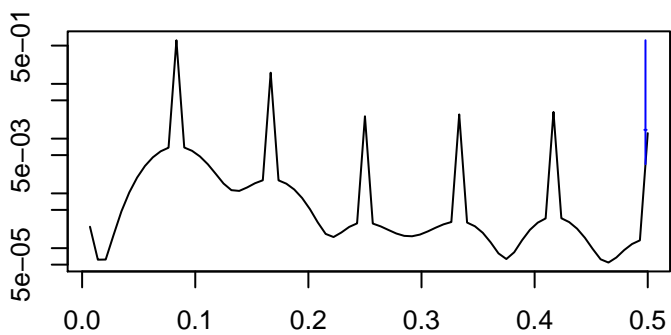

Observed

frequency
bandwidth = 0.00192

Trend

frequency
bandwidth = 0.00214

Seasonal

frequency
bandwidth = 0.00200

Random

frequency
bandwidth = 0.00214