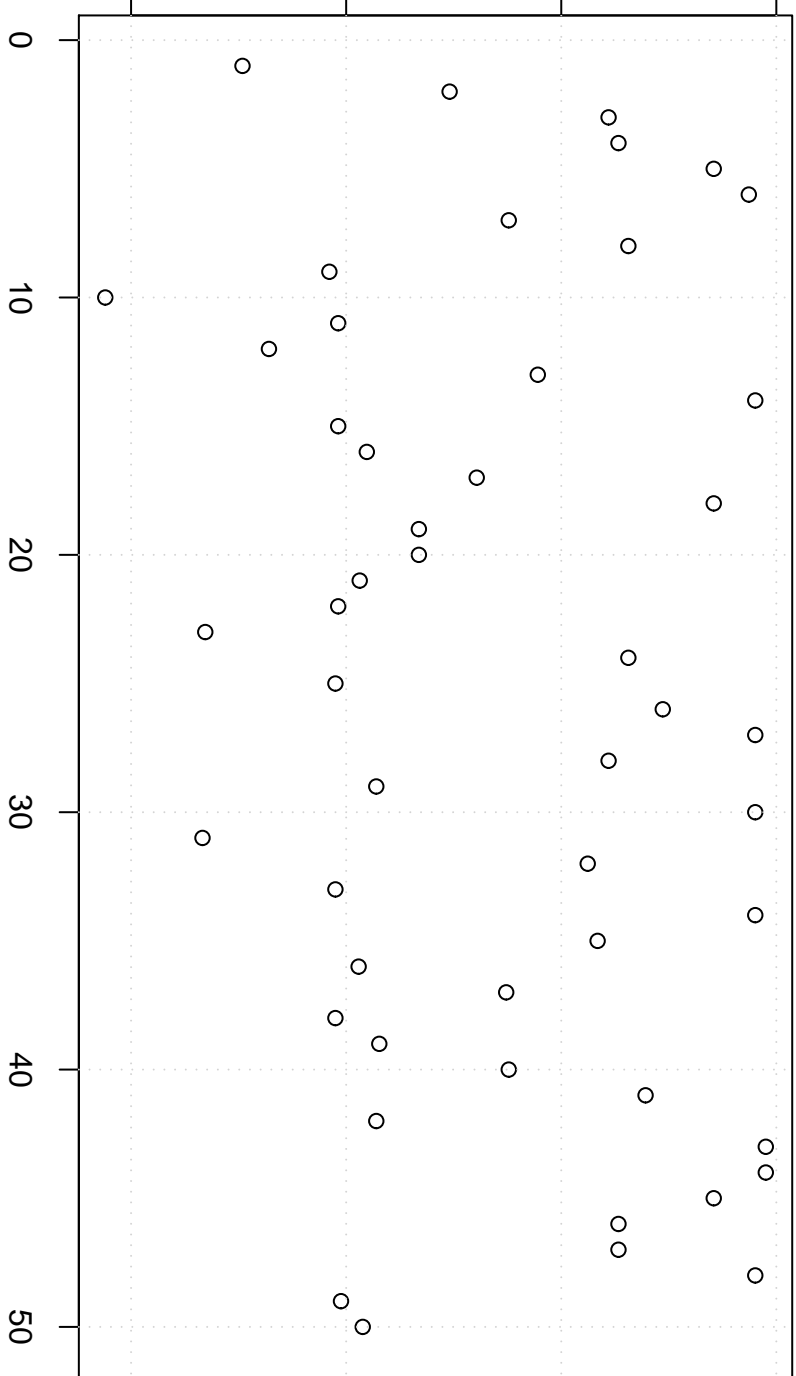

simulated values

24000 24500 25000 25500

Index

Simulation of Median