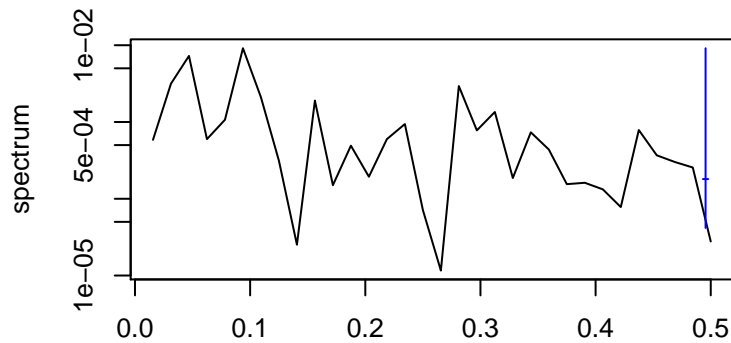

Observed

frequency
bandwidth = 0.00385

Trend

frequency
bandwidth = 0.00451

Seasonal

frequency
bandwidth = 0.00401

Random

frequency
bandwidth = 0.00451