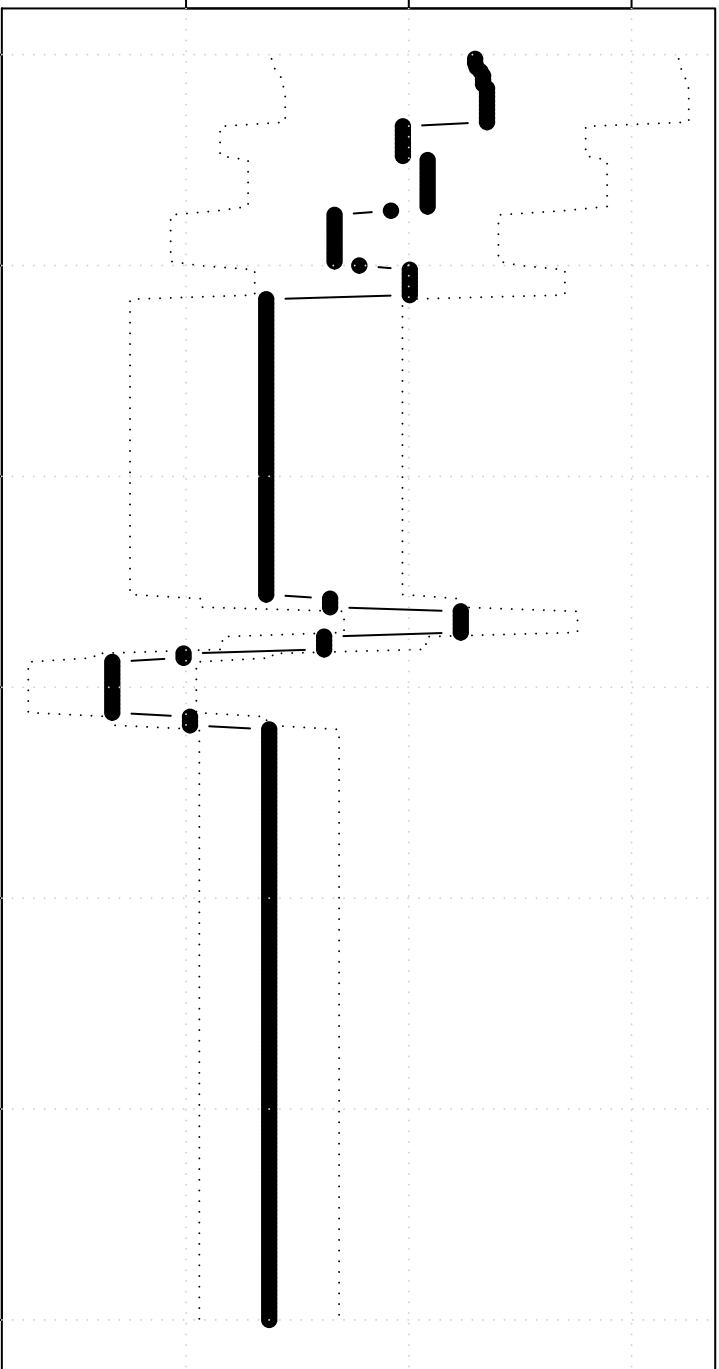

Winsorized Mean(j/n)

22.5 23.0 23.5

0 50 100 150 200 250 300

j

Robustheid