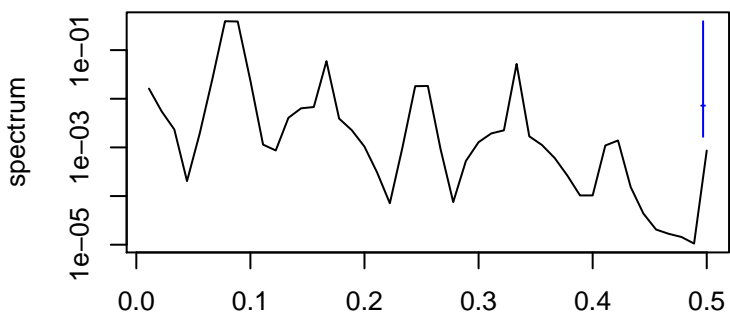

Observed

frequency
bandwidth = 0.00321

Trend

frequency
bandwidth = 0.00401

Seasonal

frequency
bandwidth = 0.00321

Random

frequency
bandwidth = 0.00401