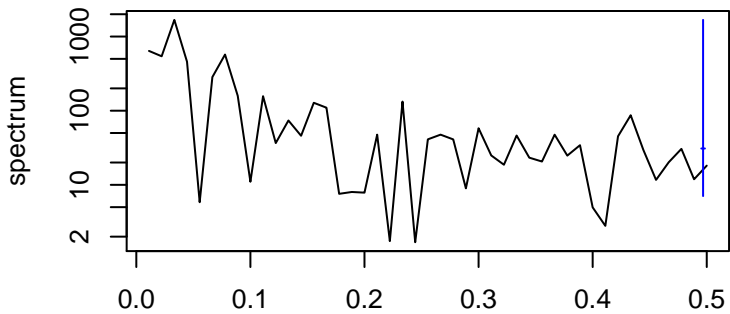

Observed

frequency
bandwidth = 0.00321

Trend

frequency
bandwidth = 0.00401

Seasonal

frequency
bandwidth = 0.00321

Random

frequency
bandwidth = 0.00401