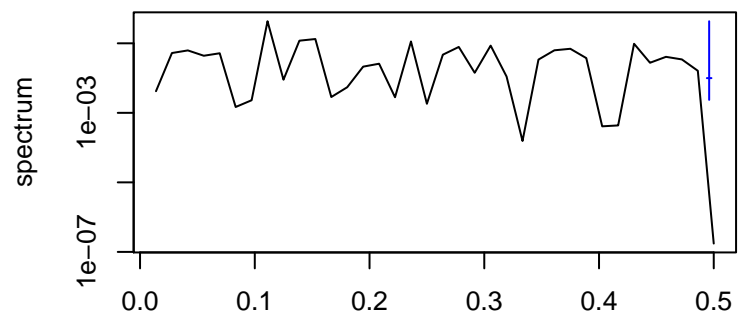

Observed

frequency
bandwidth = 0.00321

Trend

frequency
bandwidth = 0.00401

Seasonal

frequency
bandwidth = 0.00321

Random

frequency
bandwidth = 0.00401