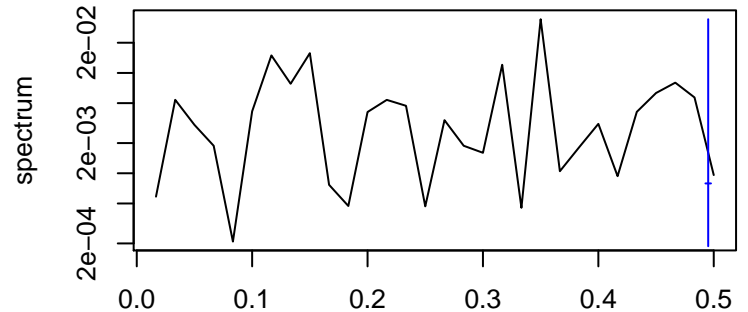

Observed

frequency
bandwidth = 0.00401

Trend

frequency
bandwidth = 0.00481

Seasonal

frequency
bandwidth = 0.00401

Random

frequency
bandwidth = 0.00481