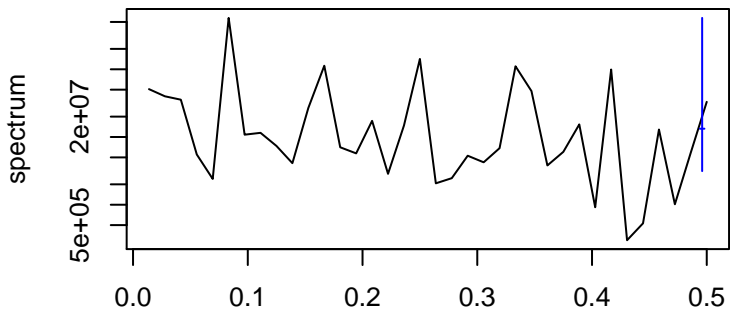

Observed

frequency
bandwidth = 0.00401

Trend

frequency
bandwidth = 0.00481

Seasonal

frequency
bandwidth = 0.00401

Random

frequency
bandwidth = 0.00481