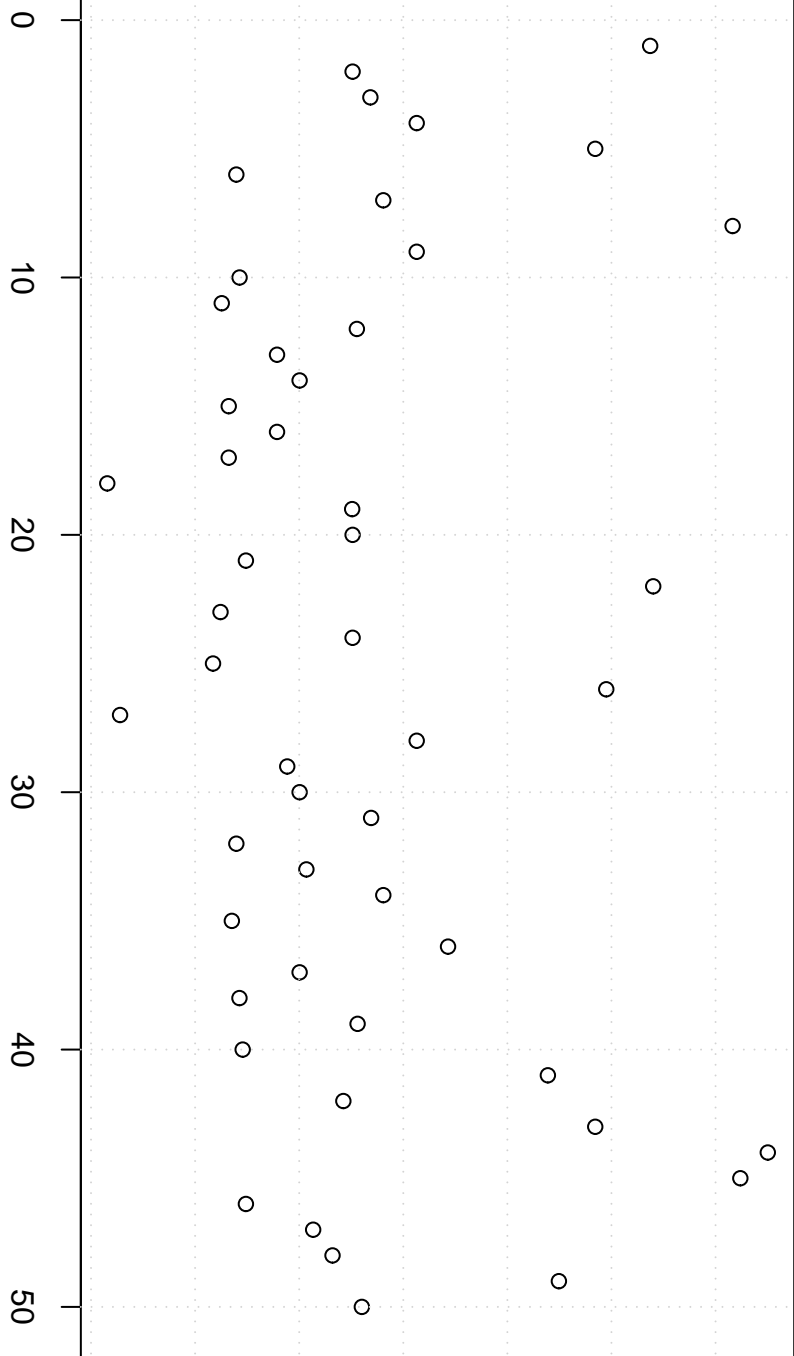

simulated values

16000 17000 18000 19000

Simulation of Median

Index