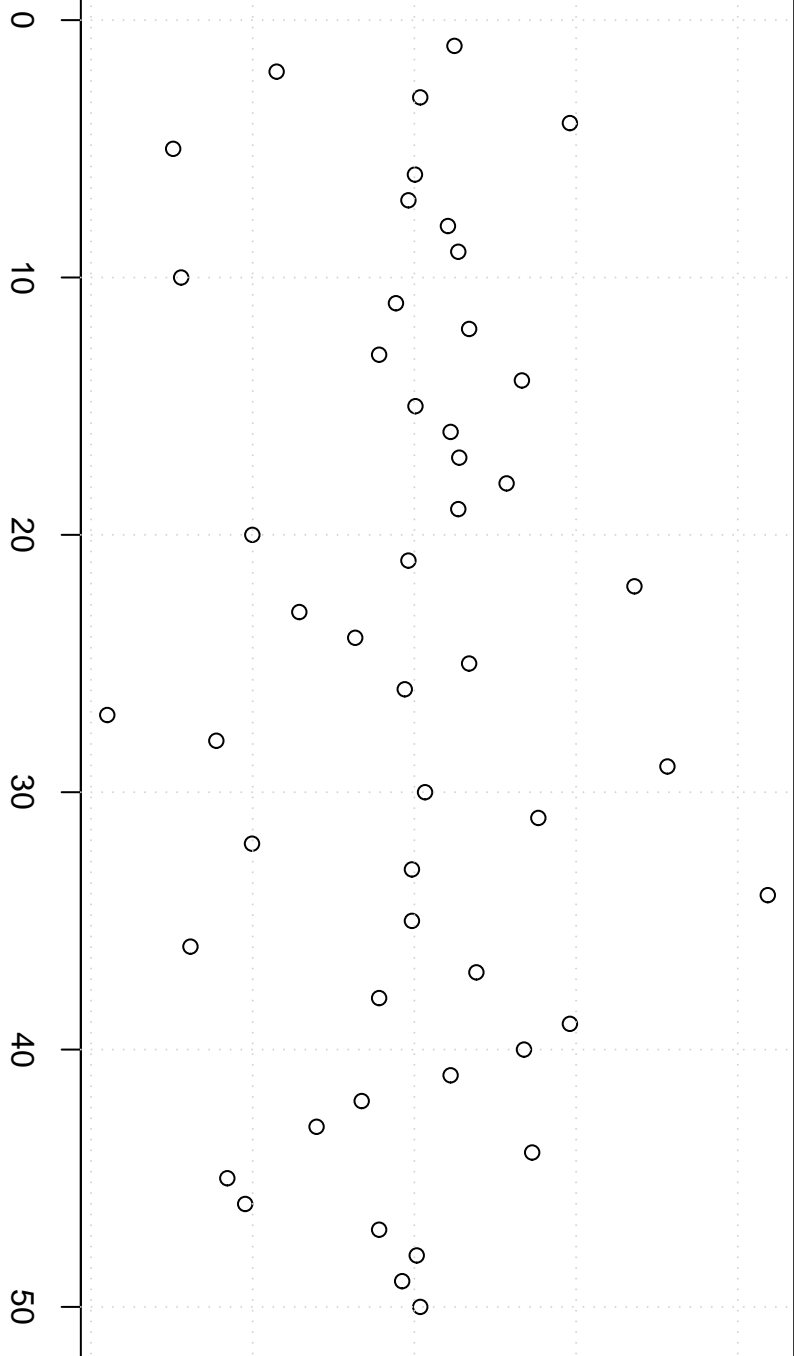

simulated values

8000 10000 12000 14000 16000

Index

Simulation of Median