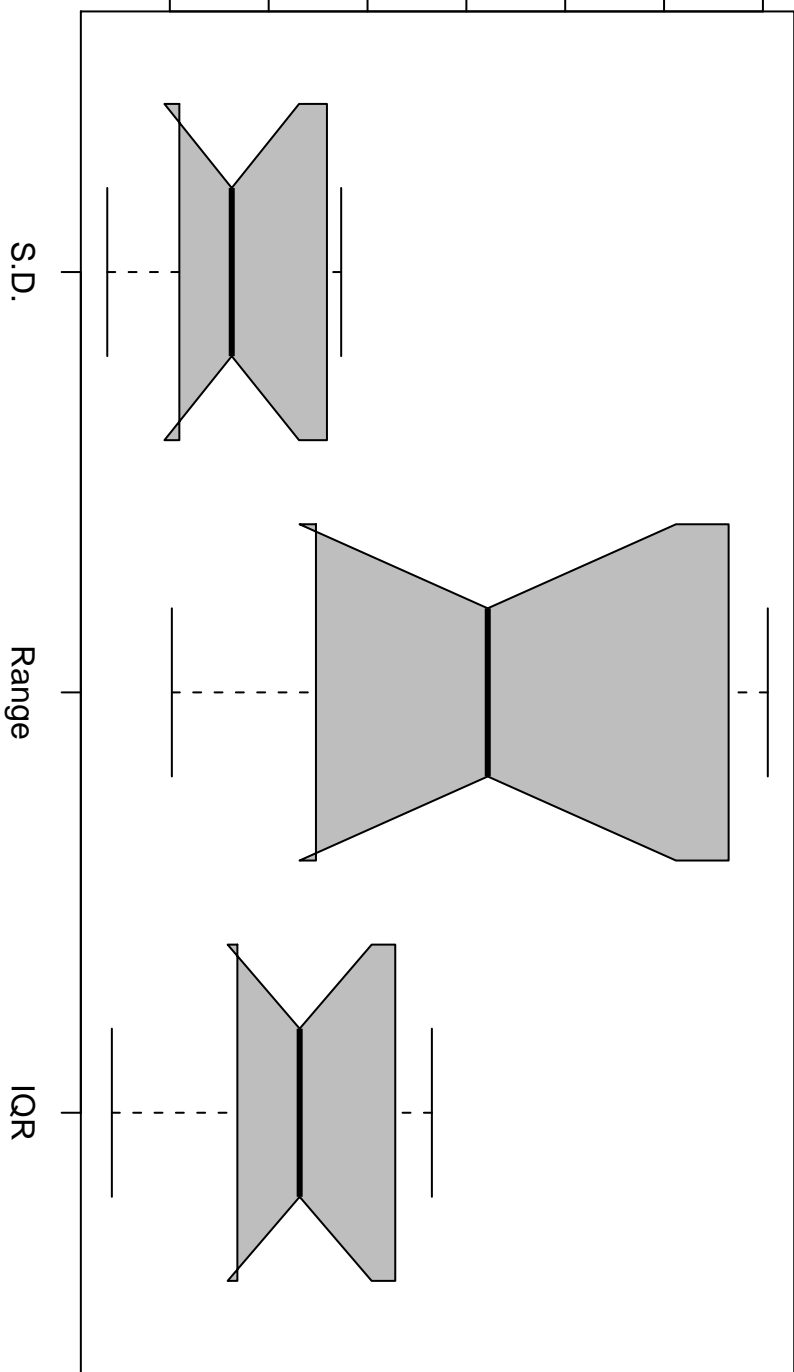

Overall Variability

2000 4000 6000 8000 12000

Notched Box Plots