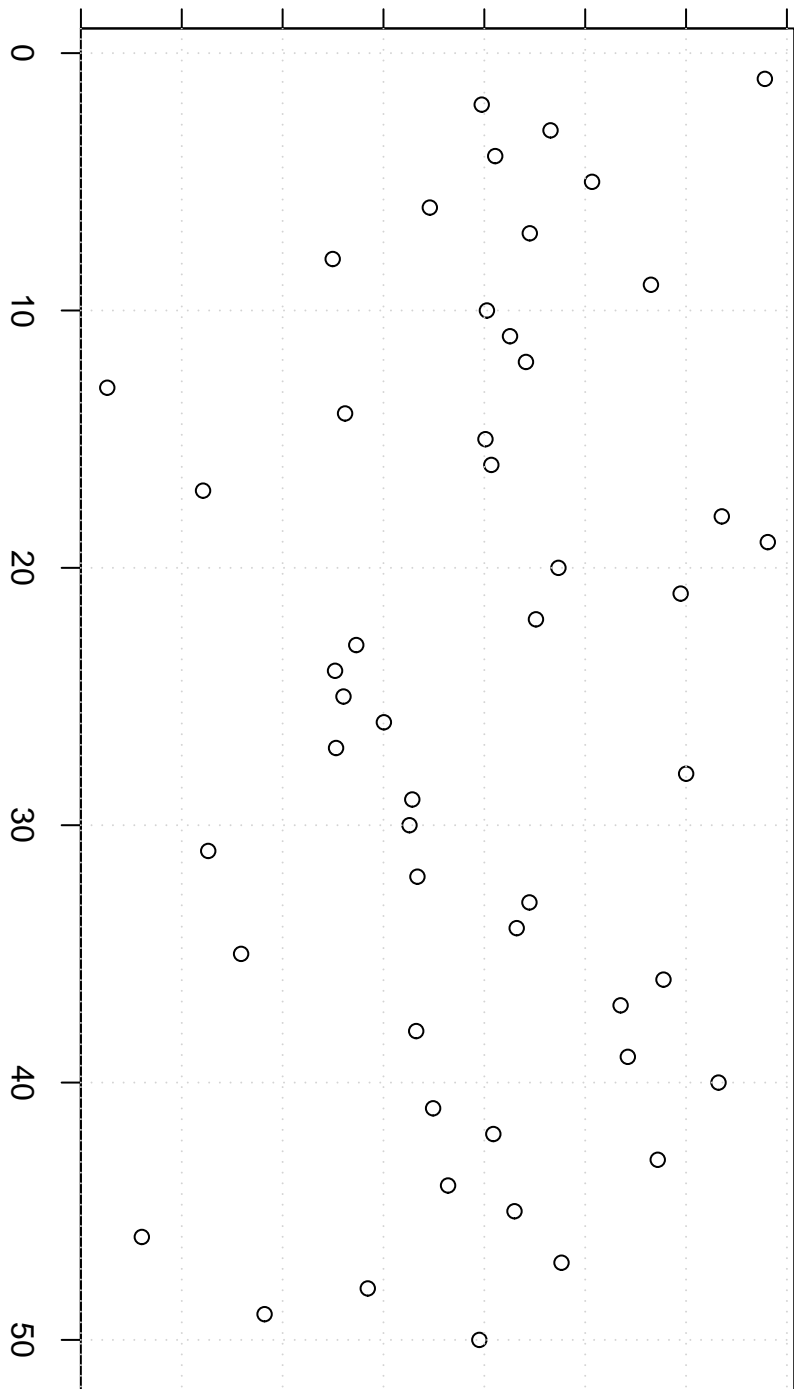

simulated values

205000 215000 225000 235000

Index

Simulation of Mean