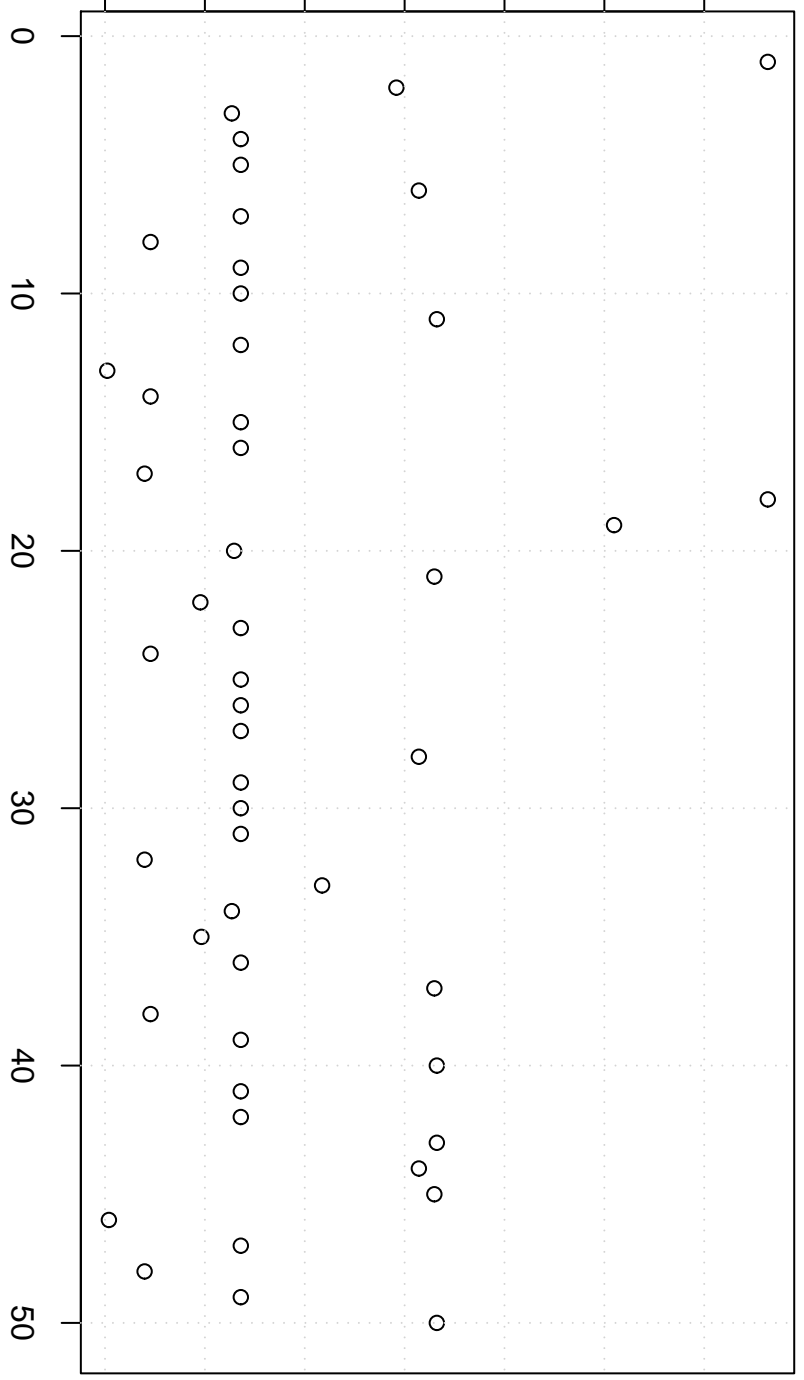

simulated values

212000 216000 220000 224000

**Simulation of Midrange**

Index