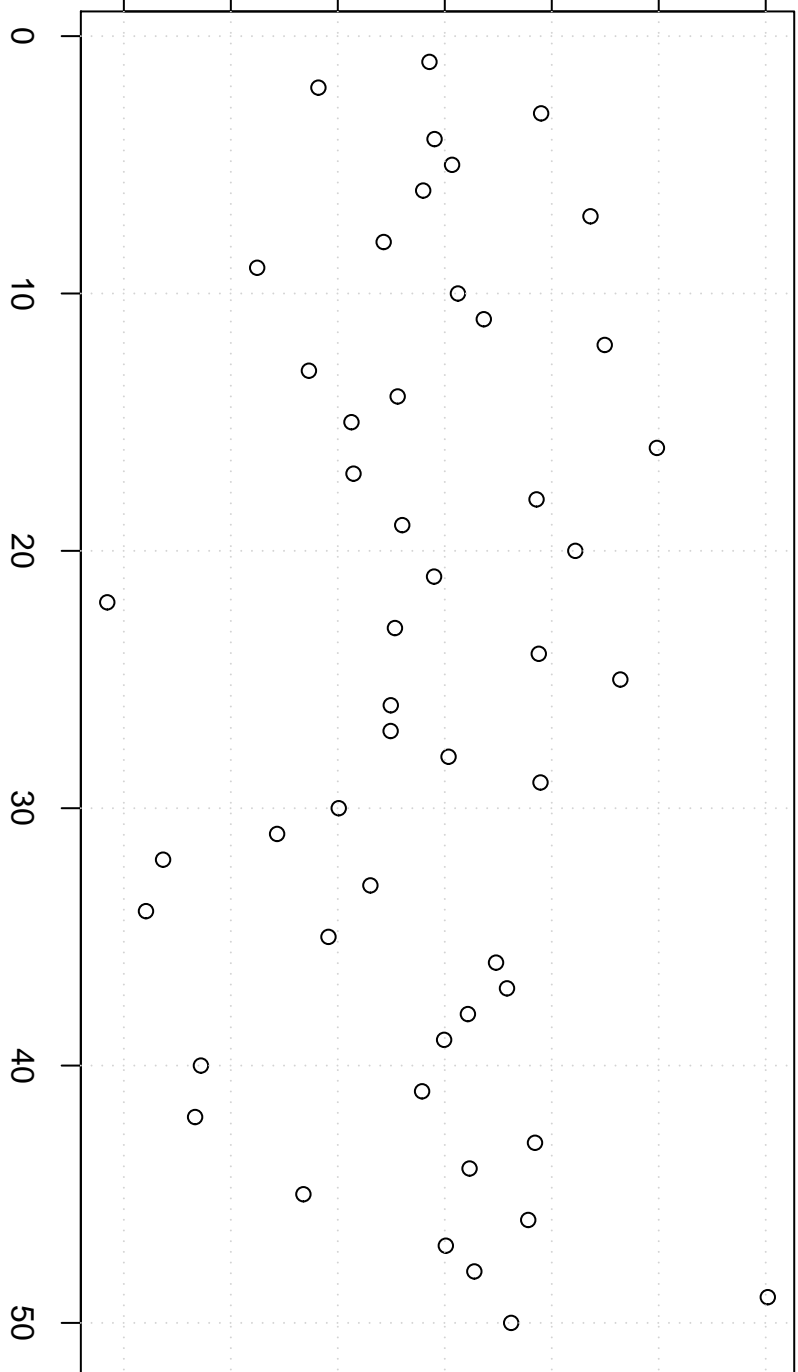

simulated values

270000 272000 274000 276000

Index

**Simulation of Mean**