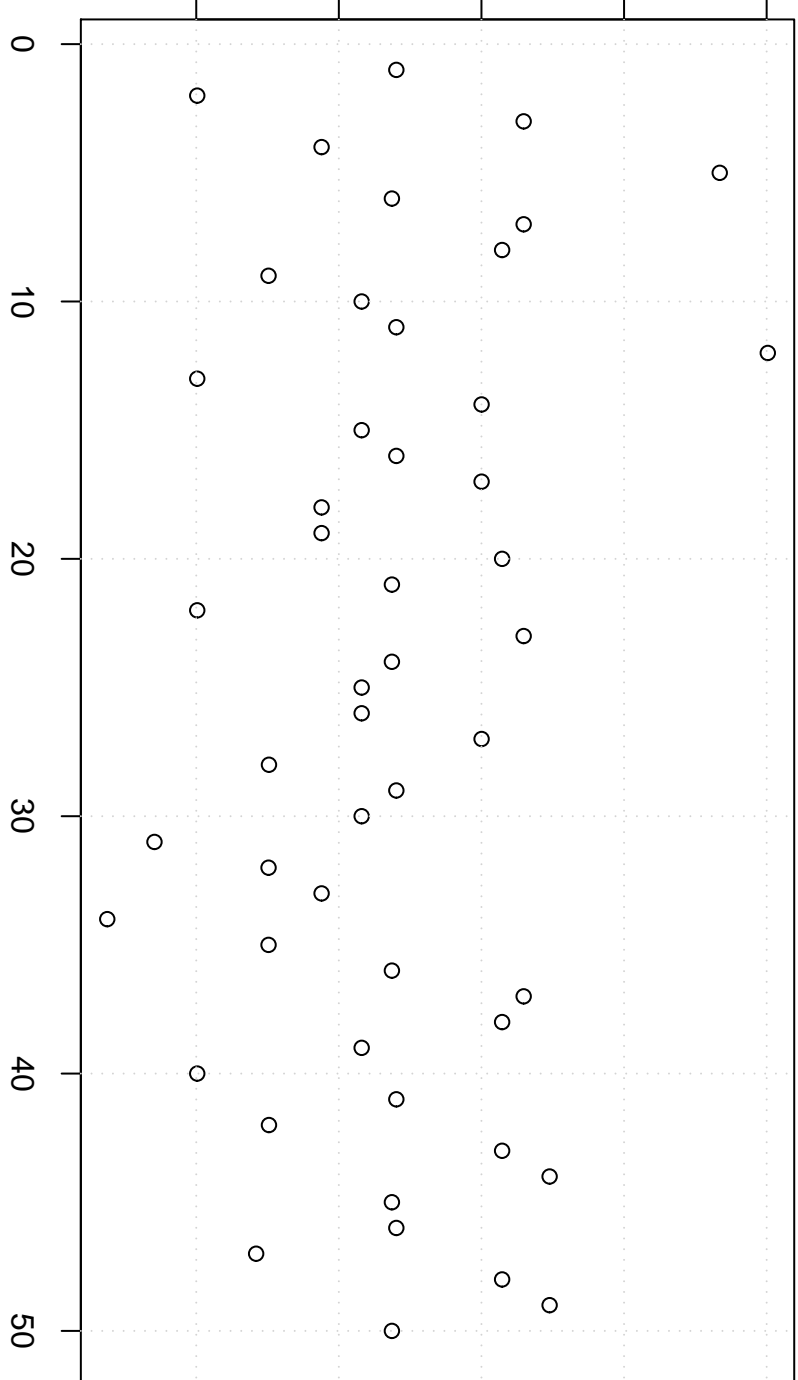

simulated values

267000 268000 269000 270000 271000

Simulation of Median

Index