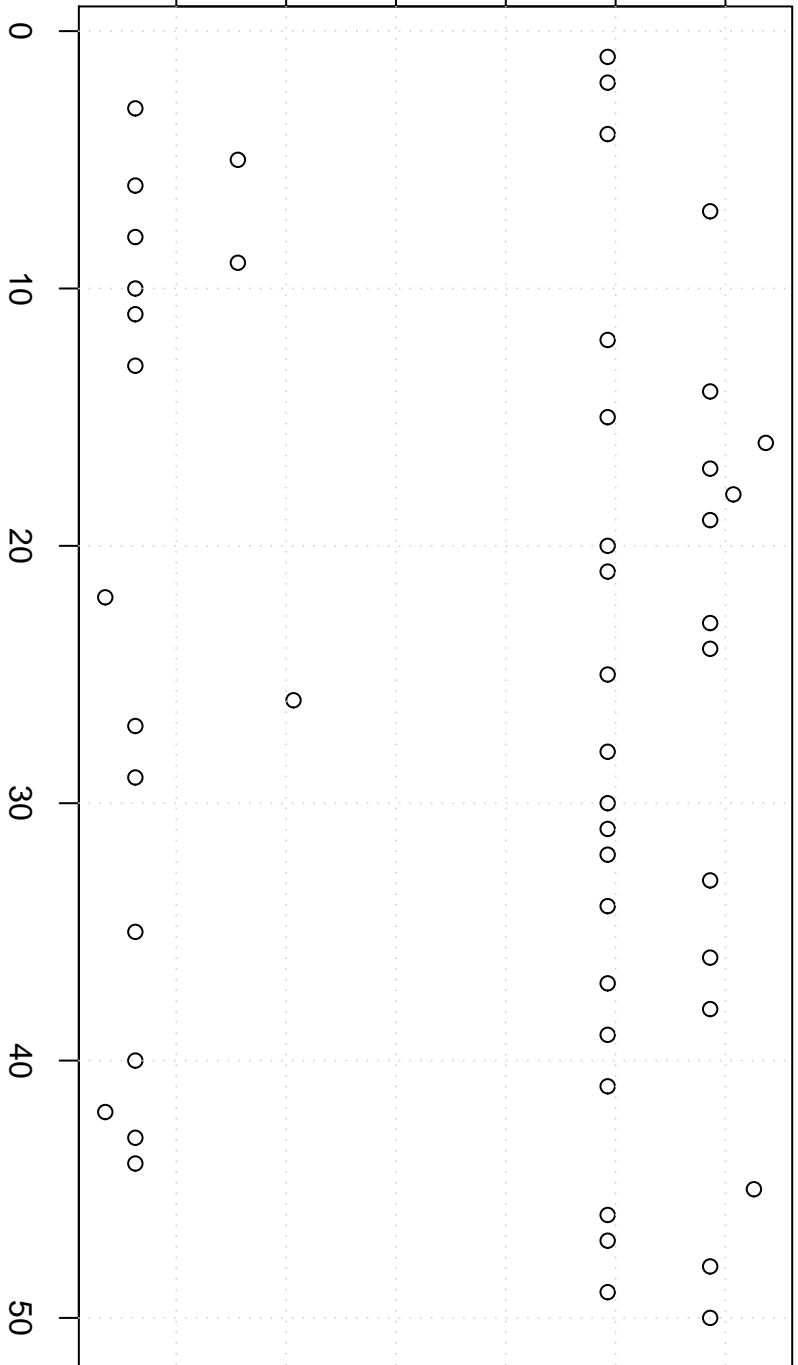

simulated values

282000

284000

286000

Simulation of Midrange

Index