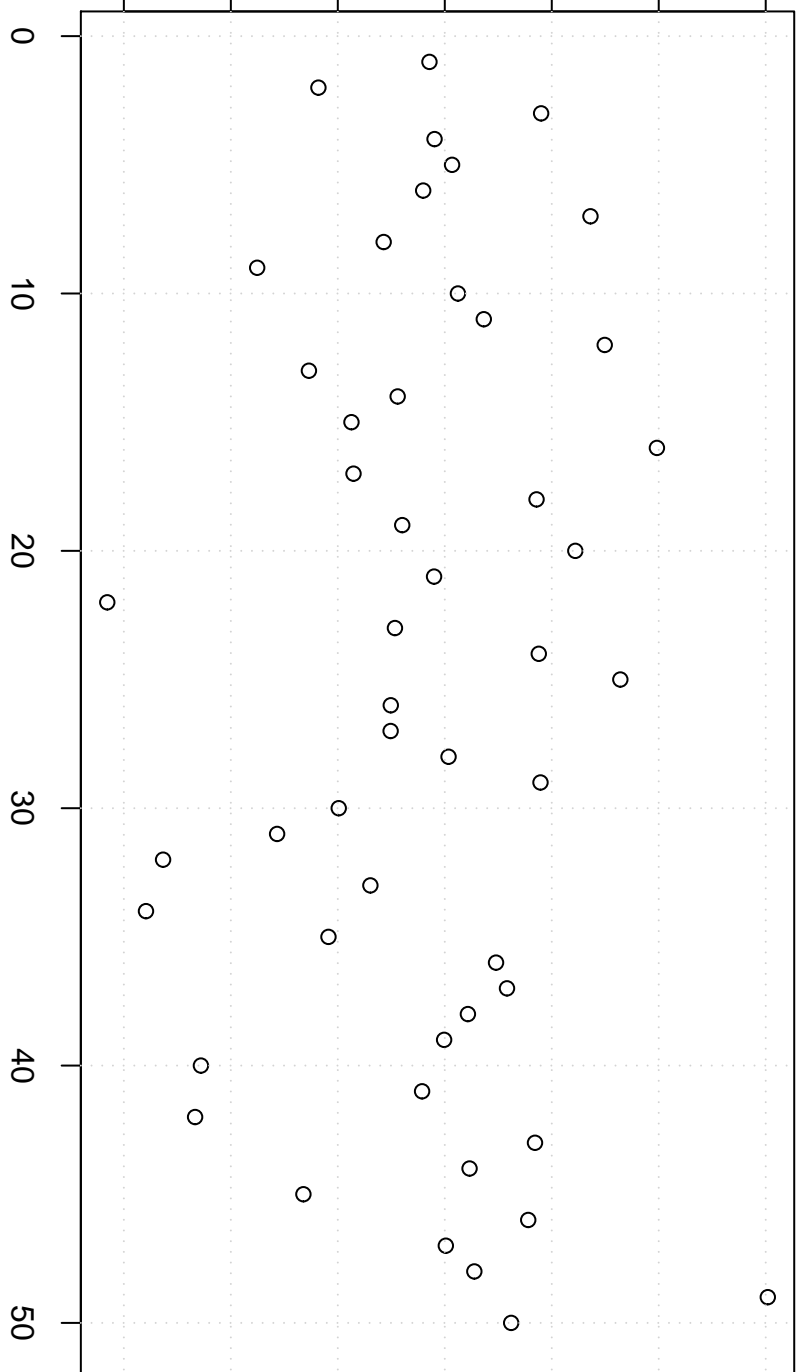

simulated values

270000 272000 274000 276000

Index

Simulation of Mean