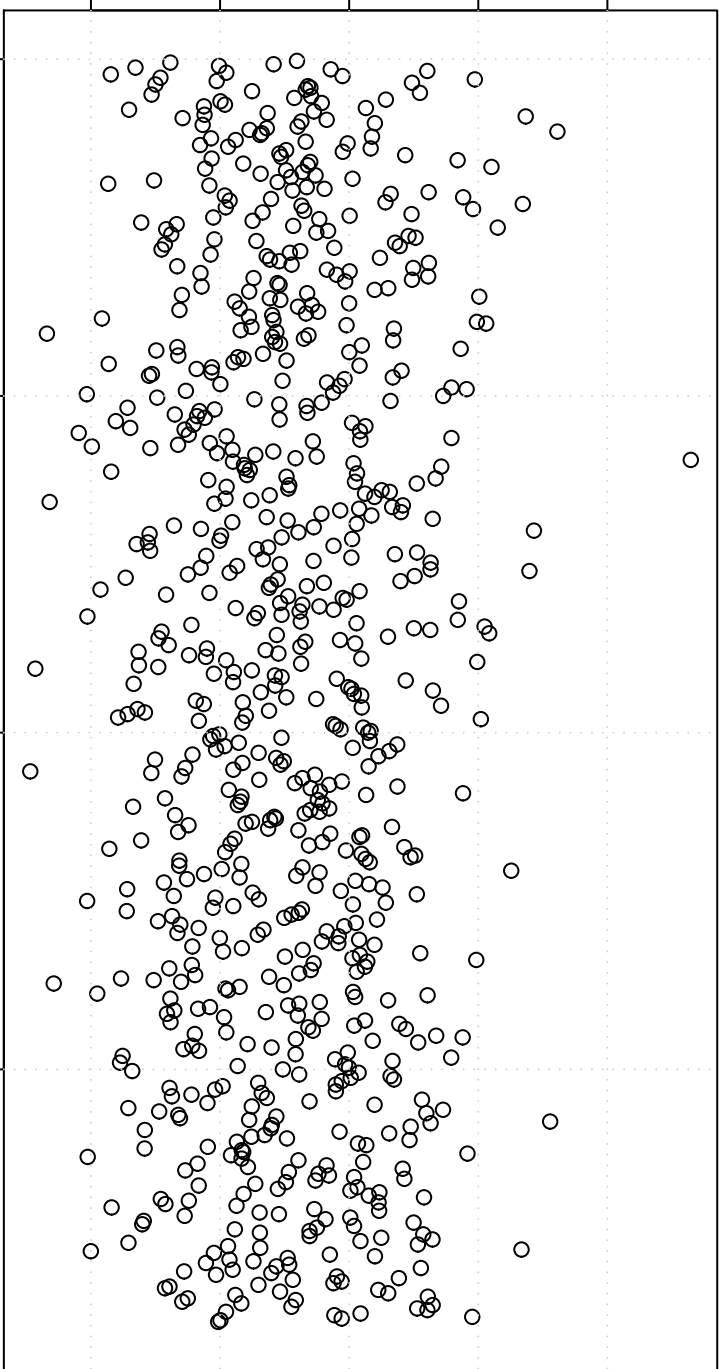

simulated values

270000

274000

278000

0

200

400

600

Index

**Simulation of Mean**