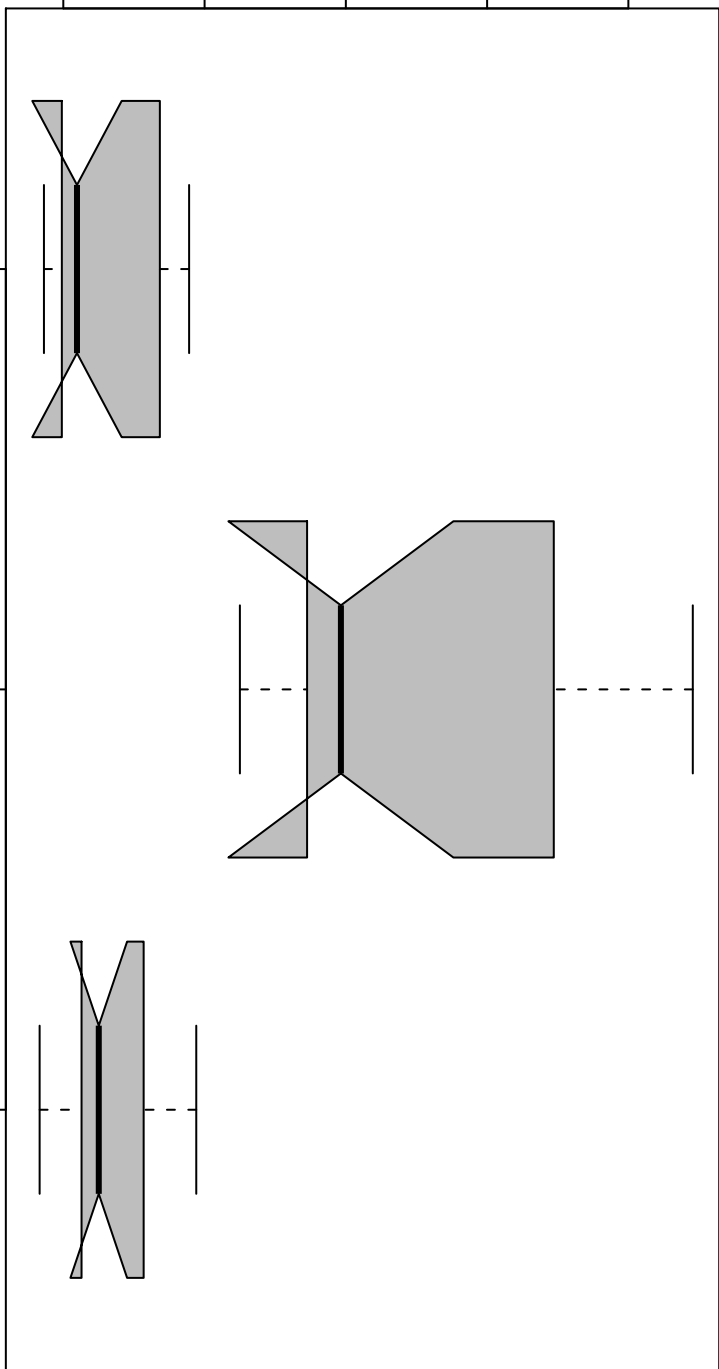

Overall Variability

10000 20000 30000 40000 50000

S.D.

Range

IQR

Notched Box Plots