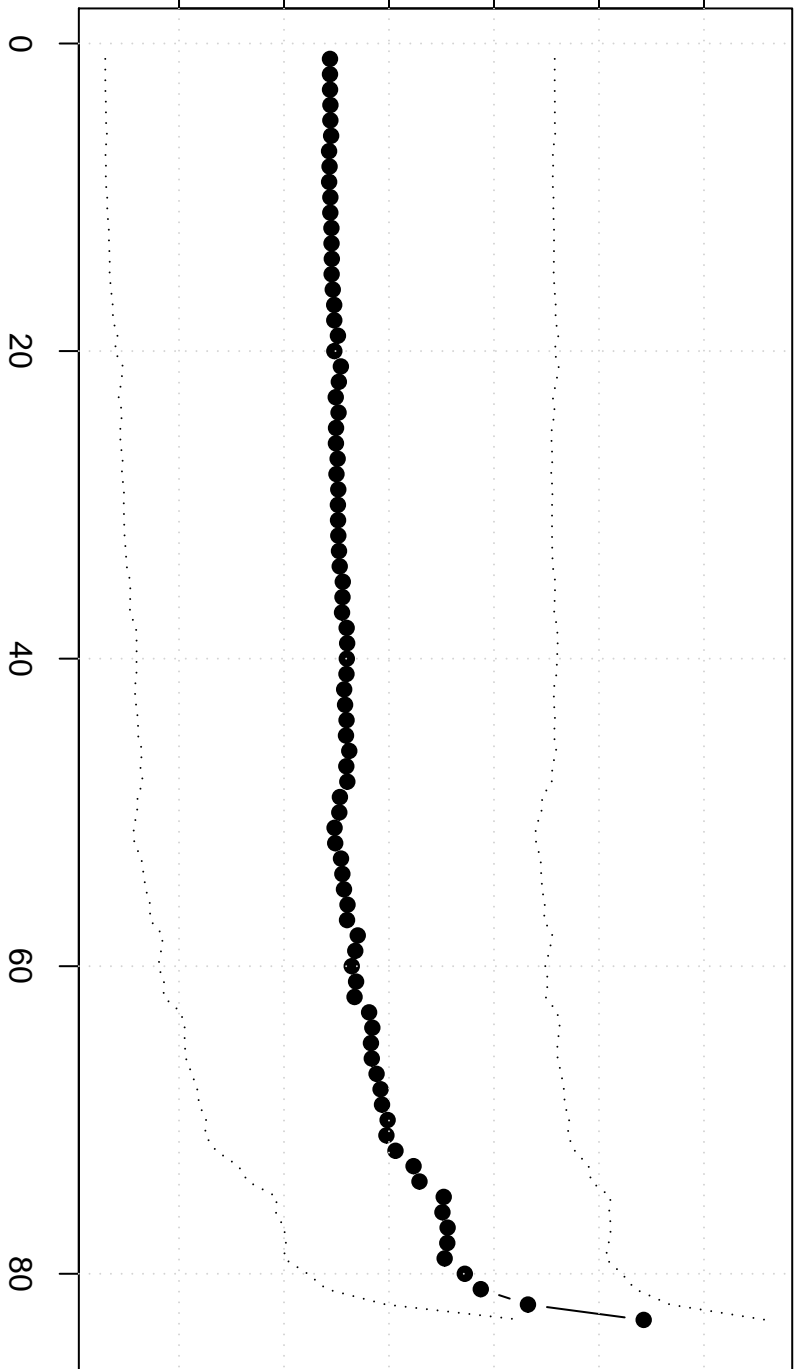

Winsorized Mean(j/n)

10.7 10.8 10.9 11.0 11.1 11.2

AANDEEL DOW JONES